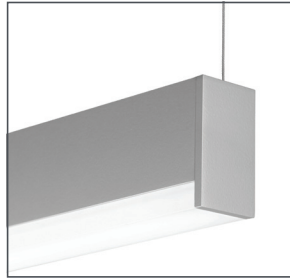

GR•M

Grom is an architectural series of miniature luminaires. While small in profile, these aluminum fixtures have multiple customization options to fit a variety of applications. They're the same quality you've come to expect, but in a smaller housing.

GRM20