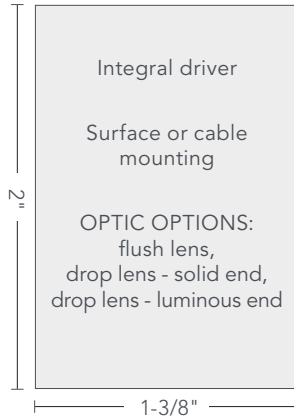

GR•M

Grom is an architectural series of miniature luminaires. While small in profile, these aluminum fixtures have multiple customization options to fit a variety of applications. They're the same quality you've come to expect, but in a smaller housing.

GRM30