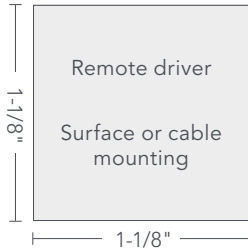

GR•M

Grom is an architectural series of miniature luminaires. While small in profile, these aluminum fixtures have multiple customization options to fit a variety of applications. They're the same quality you've come to expect, but in a smaller housing.

GRM20