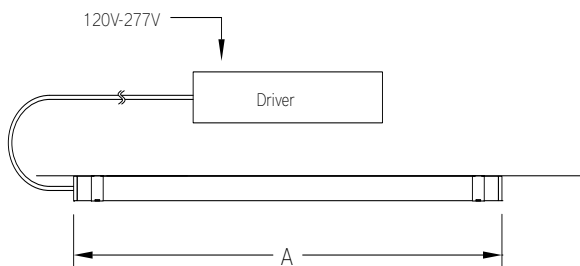

## LENGTH / MOUNTING DIMENSIONS

Note: Surface mount (S1, S2) luminaires available as Single (SN) fixtures ONLY – Reference Length A

ORDERING CODE	LENGTH A	LENGTH B
23	22-5/8"	22-1/4"
28	28-1/8"	27-3/4"
34	33-5/8"	33-1/4"
39	39-1/8"	38-3/4"
45	44-5/8"	44-1/4"
50	50-1/8"	49-3/4"
56	55-5/8"	55-1/4"
61	61-1/8"	60-3/4"
67	66-5/8"	66-1/4"
72	72-1/8"	71-3/4"
78	77-5/8"	77-1/4"
83	83-1/8"	82-3/4"
89	88-5/8"	88-1/4"

## RUN CONFIGURATION INFORMATION

ORDERING CODE	DESCRIPTION
SN	Single
ST	Starter
AD	Adder
TR	Terminator

## RUN INFORMATION

Side View - S1 Surface Mount Single Fixture

SN

Side View - S2 Surface Mount Single Fixture

SN

RUN INFORMATION

Side View - Cable Mount Single Fixture

SN