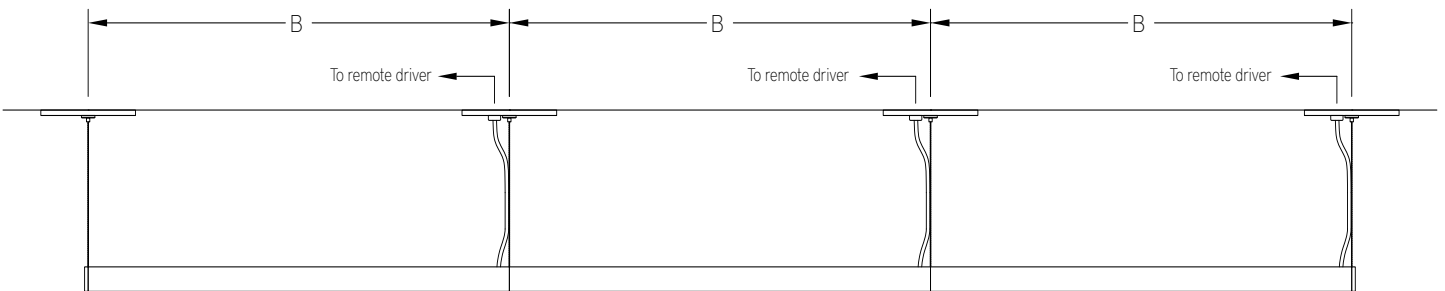

## LENGTH / MOUNTING DIMENSIONS

Note: Surface mount (S1, S2) luminaires available as Single (SN) fixtures ONLY – Reference Length A

ORDERING CODE	LENGTH A	LENGTH B
23	22-5/8"	22-1/4"
28	28-1/8"	27-3/4"
34	33-5/8"	33-1/4"
39	39-1/8"	38-3/4"
45	44-5/8"	44-1/4"
50	50-1/8"	49-3/4"
56	55-5/8"	55-1/4"
61	61-1/8"	60-3/4"
67	66-5/8"	66-1/4"
72	72-1/8"	71-3/4"
78	77-5/8"	77-1/4"
83	83-1/8"	82-3/4"
89	88-5/8"	88-1/4"

## RUN INFORMATION

Side View - S1 Surface Mount Single Fixture

SN

Side View - S2 Surface Mount Single Fixture

SN

RUN INFORMATION

Side View - Cable Mount Single Fixture

SN

Side View - Cable Mount Continuous Run

ST

AD

TR