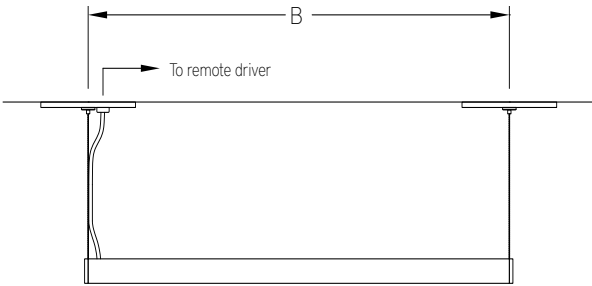

## LENGTH / MOUNTING DIMENSIONS

Note: Surface mount (S1, S2) luminaires available as Single (SN) fixtures ONLY – Reference Length A

ORDERING CODE	LENGTH A	LENGTH B
23	22-5/8"	22-1/4"
28	28-1/8"	27-3/4"
34	33-5/8"	33-1/4"
39	39-1/8"	38-3/4"
45	44-5/8"	44-1/4"
50	50-1/8"	49-3/4"
56	55-5/8"	55-1/4"
61	61-1/8"	60-3/4"
67	66-5/8"	66-1/4"
72	72-1/8"	71-3/4"
78	77-5/8"	77-1/4"
83	83-1/8"	82-3/4"
89	88-5/8"	88-1/4"

## RUN INFORMATION

Side View - S1 Surface Mount Single Fixture

SN

Side View - S2 Surface Mount Single Fixture

SN

RUN INFORMATION

Side View - Cable Mount Single Fixture

SN

Side View - Cable Mount Continuous Run

ST

AD

TR