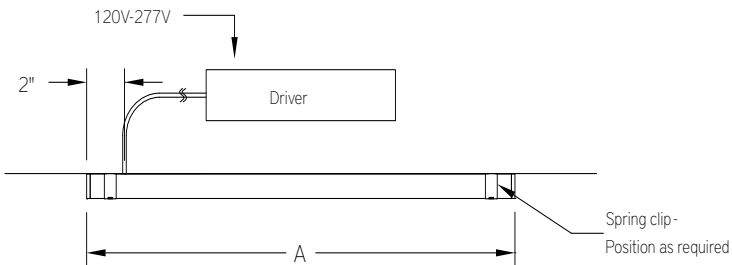

## LENGTH / MOUNTING DIMENSIONS

Note: Surface mount (S1, S2) luminaires available as Single (SN) fixtures ONLY – Reference Length A

ORDERING CODE	LENGTH A	LENGTH B
23	22-5/8"	22-1/4"
28	28-1/8"	27-3/4"
34	33-5/8"	33-1/4"
39	39-1/8"	38-3/4"
45	44-5/8"	44-1/4"
50	50-1/8"	49-3/4"
56	55-5/8"	55-1/4"
61	61-1/8"	60-3/4"
67	66-5/8"	66-1/4"
72	72-1/8"	71-3/4"
78	77-5/8"	77-1/4"
83	83-1/8"	82-3/4"
89	88-5/8"	88-1/4"

## RUN CONFIGURATION INFORMATION

ORDERING CODE	DESCRIPTION
SN	Single
ST	Starter
AD	Adder
TR	Terminator

## RUN INFORMATION

Side View - S1 Surface Mount Single Fixture

SN

Side View - S2 Surface Mount Single Fixture

SN

RUN INFORMATION

Side View - Cable Mount Single Fixture

SN

Side View - Cable Mount Continuous Run

ST

AD

TR