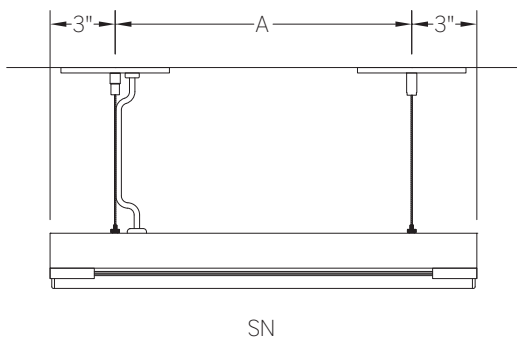

LENGTH / MOUNTING DIMENSIONS

ORDERING CODE	LENGTH A	LENGTH B	LENGTH C
34	28-15/32"	31-15/32"	34-15/32"
40	33-13/32"	36-13/32"	39-13/32"
50	43-9/32"	46-9/32"	49-9/32"
60	53-3/32"	56-3/32"	59-3/32"
4040	72-13/16"	75-13/16"	78-13/16"
5050	92-19/32"	95-19/32"	98-19/32"

RUN CONFIGURATION INFORMATION

ORDERING CODE	DESCRIPTION
SN	Single
ST	Starter
AD	Adder
TR	Terminator

RUN INFORMATION

Side View - Single Fixture Option

Side View - Continuous Run Option