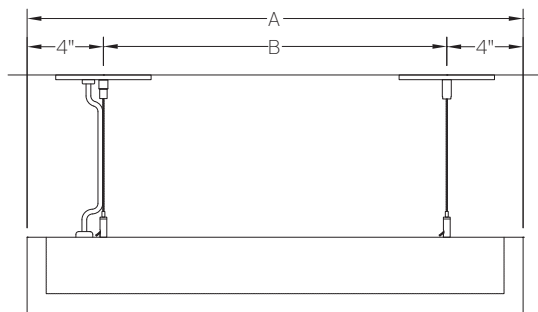

LENGTH / MOUNTING DIMENSIONS

ORDERING CODE	LENGTH A	LENGTH B
2	24-5/8"	16-5/8"
3	35-5/8"	27-5/8"
4	46-5/8"	38-5/8"
5	57-5/8"	49-5/8"
6	68-5/8"	60-5/8"
7	79-5/8"	71-5/8"
8	90-5/8"	82-5/8"

RUN CONFIGURATION INFORMATION

ORDERING CODE	DESCRIPTION
SN	Single

LENGTH INFORMATION

Plan - Wall Mount Single Fixture Option

SN

Side View - Cable Mount Single Fixture Option

SN