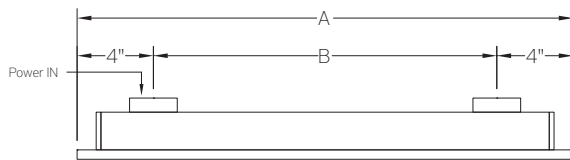

LENGTH / MOUNTING DIMENSIONS

ORDERING CODE	LENGTH A	LENGTH B
2	24-5/8"	16-5/8"
3	35-5/8"	27-5/8"
4	46-5/8"	38-5/8"
5	57-5/8"	49-5/8"
6	68-5/8"	60-5/8"
7	79-5/8"	71-5/8"
8	90-5/8"	82-5/8"

RUN CONFIGURATION INFORMATION

ORDERING CODE	DESCRIPTION
SN	Single

LENGTH INFORMATION

Plan - Wall Mount Single Fixture Option

SN

Side View - Cable Mount Single Fixture Option

SN