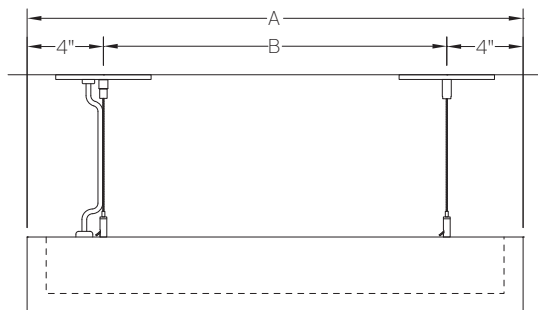

LENGTH / MOUNTING DIMENSIONS

ORDERING CODE	LENGTH A	LENGTH B
2	24-5/8"	16-5/8"
3	35-5/8"	27-5/8"
4	46-5/8"	38-5/8"
5	57-5/8"	49-5/8"
6	68-5/8"	60-5/8"
7	79-5/8"	71-5/8"
8	90-5/8"	82-5/8"

RUN CONFIGURATION INFORMATION

ORDERING CODE	DESCRIPTION
SN	Single

LENGTH INFORMATION

Back Plan - Surface Mount Single Fixture Option

SN

Plan - Wall Mount Single Fixture Option

SN

Side View - Cable Mount Single Fixture Option

SN