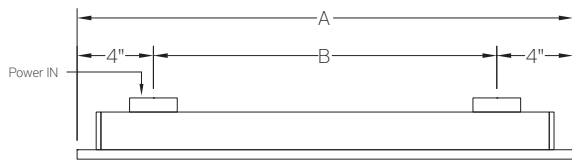

LENGTH / MOUNTING DIMENSIONS

ORDERING CODE	LENGTH A	LENGTH B
2	24-5/8"	16-5/8"
3	35-5/8"	27-5/8"
4	46-5/8"	38-5/8"
5	57-5/8"	49-5/8"
6	68-5/8"	60-5/8"
7	79-5/8"	71-5/8"
8	90-5/8"	82-5/8"

RUN CONFIGURATION INFORMATION

ORDERING CODE	DESCRIPTION
SN	Single

LENGTH INFORMATION

Back Plan - Surface Mount Single Fixture Option

SN

Plan - Wall Mount Single Fixture Option

SN

Side View - Cable Mount Single Fixture Option

SN