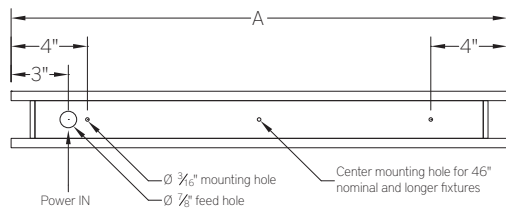

LENGTH / MOUNTING DIMENSIONS

ORDERING CODE	LENGTH A	LENGTH B
2	24-5/8"	16-5/8"
3	35-5/8"	27-5/8"
4	46-5/8"	38-5/8"
5	57-5/8"	49-5/8"
6	68-5/8"	60-5/8"
7	79-5/8"	71-5/8"
8	90-5/8"	82-5/8"

RUN CONFIGURATION INFORMATION

ORDERING CODE	DESCRIPTION
SN	Single

LENGTH INFORMATION

Back Plan - Surface Mount Single Fixture Option

SN

Plan - Wall Mount Single Fixture Option

SN

Side View - Cable Mount Single Fixture Option

SN