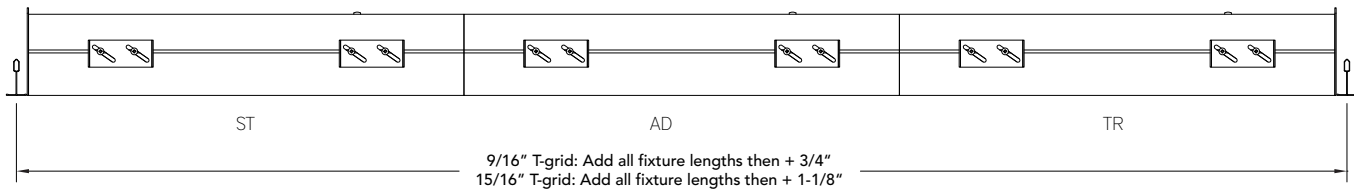

MOUNTING DIMENSIONS

FOR T-GRID WITH STANDARD 24" AND 48" CENTERS ONLY

SINGLE (SN) CONFIGURATION ONLY

ORDER CODE	HOUSING LENGTH 9/16" T-GRID	HOUSING LENGTH 15/16" T-GRID
24	23-1/4"	22-7/8"
48	47-1/4"	46-7/8"

FOR T-GRID WITH CUSTOM CENTERS OR FLANGE AND TRIMLESS MOUNTING OPTIONS

SINGLE (SN), STARTER (ST), ADDER (AD), TERMINATOR (TR) CONFIGURATIONS

ORDER CODE	HOUSING LENGTH	ORDER CODE	HOUSING LENGTH
22	22-1/8"	66	66-1/8"
44	44-1/8"	88	88-1/8"

TO DETERMINE CUSTOM GRID CENTERS FOR T-GRID CEILING MOUNTING

Single Fixtures

Continuous Runs

TO DETERMINE WALL / CEILING CUT OUT FOR FLANGE TRIM AND TRIMLESS MOUNTING

Single Fixtures

Continuous Runs