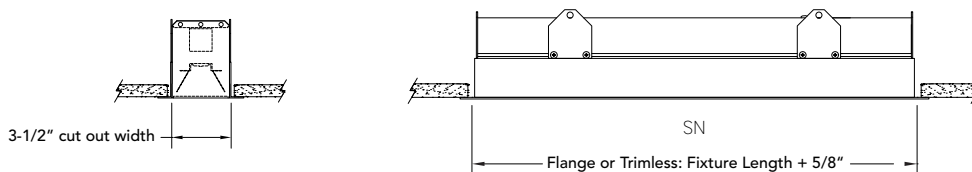

FOR T-GRID WITH CUSTOM CENTERS OR FLANGE AND TRIMLESS MOUNTING OPTIONS

SINGLE (SN), STARTER (ST), ADDER (AD), TERMINATOR (TR) CONFIGURATIONS

ORDER CODE	HOUSING LENGTH	ORDER CODE	HOUSING LENGTH
22	22-1/8"	66	66-1/8"
44	44-1/8"	88	88-1/8"

TO DETERMINE CUSTOM GRID CENTERS FOR T-GRID CEILING MOUNTING

Single Fixtures

Continuous Runs

TO DETERMINE WALL / CEILING CUT OUT FOR FLANGE TRIM AND TRIMLESS MOUNTING

Single Fixtures

Continuous Runs