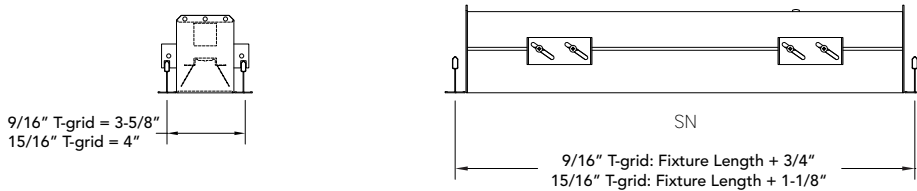

MOUNTING DIMENSIONS

FOR T-GRID WITH STANDARD 24" AND 48" CENTERS ONLY

SINGLE (SN) CONFIGURATION ONLY

ORDER CODE	HOUSING LENGTH 9/16" T-GRID	HOUSING LENGTH 15/16" T-GRID
24	23-1/4"	22-7/8"
48	47-1/4"	46-7/8"

FOR T-GRID WITH CUSTOM CENTERS OR FLANGE AND TRIMLESS MOUNTING OPTIONS

SINGLE (SN), STARTER (ST), ADDER (AD), TERMINATOR (TR) CONFIGURATIONS

ORDER CODE	HOUSING LENGTH	ORDER CODE	HOUSING LENGTH
22	22-1/8"	66	66-1/8"
44	44-1/8"	88	88-1/8"

TO DETERMINE CUSTOM GRID CENTERS FOR T-GRID CEILING MOUNTING

Single Fixtures

Continuous Runs

TO DETERMINE WALL / CEILING CUT OUT FOR FLANGE TRIM AND TRIMLESS MOUNTING

Single Fixtures

Continuous Runs