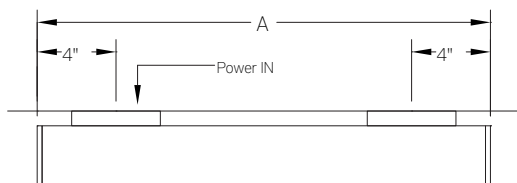

LENGTH / MOUNTING DIMENSIONS

ORDERING CODE	LENGTH A	LENGTH B	LENGTH C	LENGTH D	LENGTH E
2	22-3/4"	22-1/2"	22-1/4"	16-3/4"	19-1/2"
3	33-3/4"	33-1/2"	33-1/4"	27-3/4"	30-1/2"
4	44-3/4"	44-1/2"	44-1/4"	38-3/4"	41-1/2"
5	55-3/4"	55-1/2"	55-1/4"	49-3/4"	52-1/2"
6	66-3/4"	66-1/2"	66-1/4"	60-3/4"	63-1/2"
7	77-3/4"	77-1/2"	77-1/4"	71-3/4"	74-1/2"
8	88-3/4"	88-1/2"	88-1/4"	82-3/4"	85-1/2"

RUN CONFIGURATION INFORMATION

ORDERING CODE	DESCRIPTION
SN	Single
ST	Starter
AD	Adder
TR	Terminator

RUN INFORMATION

Back Plan - Surface Mount Single Fixture

SN

Back Plan - Surface Mount Continuous Run

ST

AD

TR

Plan - Wall Mount Single Fixture

SN

Plan - Wall Mount Continuous Fixture

ST

AD

TR

RUN INFORMATION

Side View - Cable Mount Single Fixture

SN

Side View - Cable Mount Continuous Run

ST

AD

TR