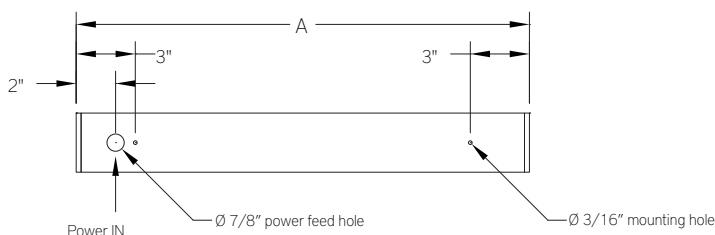

LENGTH / MOUNTING DIMENSIONS

ORDERING CODE	LENGTH A	LENGTH B	LENGTH C	LENGTH D	LENGTH E
2	22-3/4"	22-1/2"	22-1/4"	16-3/4"	19-1/2"
3	33-3/4"	33-1/2"	33-1/4"	27-3/4"	30-1/2"
4	44-3/4"	44-1/2"	44-1/4"	38-3/4"	41-1/2"
5	55-3/4"	55-1/2"	55-1/4"	49-3/4"	52-1/2"
6	66-3/4"	66-1/2"	66-1/4"	60-3/4"	63-1/2"
7	77-3/4"	77-1/2"	77-1/4"	71-3/4"	74-1/2"
8	88-3/4"	88-1/2"	88-1/4"	82-3/4"	85-1/2"

RUN CONFIGURATION INFORMATION

ORDERING CODE	DESCRIPTION
SN	Single
ST	Starter
AD	Adder
TR	Terminator

RUN INFORMATION

Back Plan - Surface Mount Single Fixture

SN

Back Plan - Surface Mount Continuous Run

ST

AD

TR

Plan - Wall Mount Single Fixture

SN

Plan - Wall Mount Continuous Fixture

ST

AD

TR

RUN INFORMATION

Side View - Cable Mount Single Fixture

SN

Side View - Cable Mount Continuous Run

ST

AD

TR