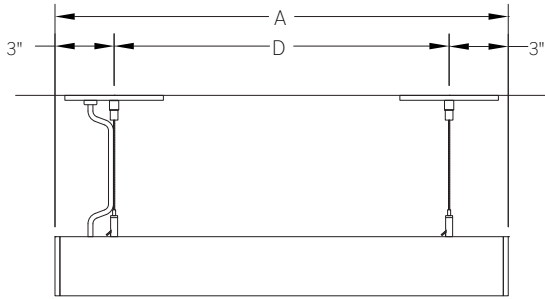

LENGTH / MOUNTING DIMENSIONS

ORDERING CODE	LENGTH A	LENGTH B	LENGTH C	LENGTH D	LENGTH E
2	22-3/4"	22-1/2"	22-1/4"	16-3/4"	19-1/2"
3	33-3/4"	33-1/2"	33-1/4"	27-3/4"	30-1/2"
4	44-3/4"	44-1/2"	44-1/4"	38-3/4"	41-1/2"
5	55-3/4"	55-1/2"	55-1/4"	49-3/4"	52-1/2"
6	66-3/4"	66-1/2"	66-1/4"	60-3/4"	63-1/2"
7	77-3/4"	77-1/2"	77-1/4"	71-3/4"	74-1/2"
8	88-3/4"	88-1/2"	88-1/4"	82-3/4"	85-1/2"

TR

Plan - Wall Mount Single Fixture

SN

Plan - Wall Mount Continuous Fixture

ST

AD

TR

RUN INFORMATION

Side View - Cable Mount Single Fixture

SN

Side View - Cable Mount Continuous Run

ST

AD

TR