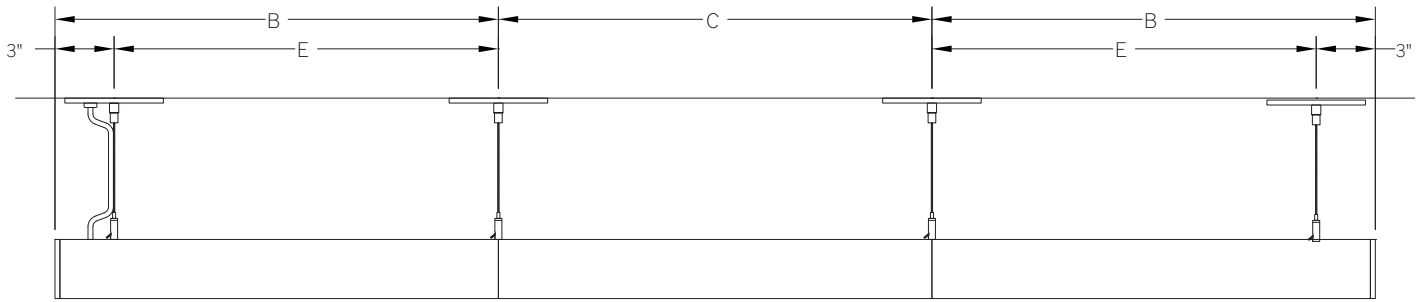

LENGTH / MOUNTING DIMENSIONS

ORDERING CODE	LENGTH A	LENGTH B	LENGTH C	LENGTH D	LENGTH E
2	22-3/4"	22-1/2"	22-1/4"	16-3/4"	19-1/2"
3	33-3/4"	33-1/2"	33-1/4"	27-3/4"	30-1/2"
4	44-3/4"	44-1/2"	44-1/4"	38-3/4"	41-1/2"
5	55-3/4"	55-1/2"	55-1/4"	49-3/4"	52-1/2"
6	66-3/4"	66-1/2"	66-1/4"	60-3/4"	63-1/2"
7	77-3/4"	77-1/2"	77-1/4"	71-3/4"	74-1/2"
8	88-3/4"	88-1/2"	88-1/4"	82-3/4"	85-1/2"

RUN CONFIGURATION INFORMATION

ORDERING CODE	DESCRIPTION
SN	Single
ST	Starter
AD	Adder
TR	Terminator

RUN INFORMATION

Back Plan - Surface Mount Single Fixture

SN

Back Plan - Surface Mount Continuous Run

ST

AD

TR

Plan - Wall Mount Single Fixture

SN

Plan - Wall Mount Continuous Fixture

ST

AD

TR

RUN INFORMATION

Side View - Cable Mount Single Fixture

SN

Side View - Cable Mount Continuous Run

ST

AD

TR