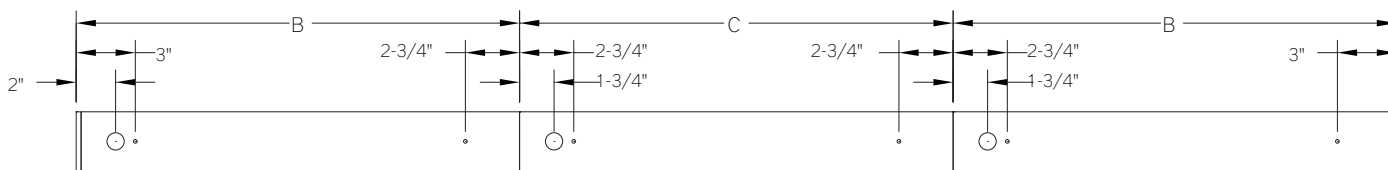

LENGTH / MOUNTING DIMENSIONS

ORDERING CODE	LENGTH A	LENGTH B	LENGTH C	LENGTH D	LENGTH E
2	22-3/4"	22-1/2"	22-1/4"	16-3/4"	19-1/2"
3	33-3/4"	33-1/2"	33-1/4"	27-3/4"	30-1/2"
4	44-3/4"	44-1/2"	44-1/4"	38-3/4"	41-1/2"
5	55-3/4"	55-1/2"	55-1/4"	49-3/4"	52-1/2"
6	66-3/4"	66-1/2"	66-1/4"	60-3/4"	63-1/2"
7	77-3/4"	77-1/2"	77-1/4"	71-3/4"	74-1/2"
8	88-3/4"	88-1/2"	88-1/4"	82-3/4"	85-1/2"

RUN CONFIGURATION INFORMATION

ORDERING CODE	DESCRIPTION
SN	Single
ST	Starter
AD	Adder
TR	Terminator

RUN INFORMATION

Back Plan - Surface Mount Single Fixture

SN

Back Plan - Surface Mount Continuous Run

ST

AD

TR

Plan - Wall Mount Single Fixture

SN

Plan - Wall Mount Continuous Fixture

ST

AD

TR

RUN INFORMATION

Side View - Cable Mount Single Fixture

SN

Side View - Cable Mount Continuous Run

ST

AD

TR