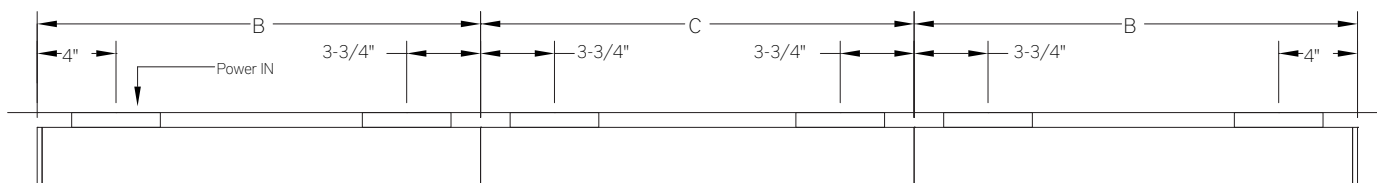

LENGTH / MOUNTING DIMENSIONS

ORDERING CODE	LENGTH A	LENGTH B	LENGTH C	LENGTH D	LENGTH E
2	22-3/4"	22-1/2"	22-1/4"	16-3/4"	19-1/2"
3	33-3/4"	33-1/2"	33-1/4"	27-3/4"	30-1/2"
4	44-3/4"	44-1/2"	44-1/4"	38-3/4"	41-1/2"
5	55-3/4"	55-1/2"	55-1/4"	49-3/4"	52-1/2"
6	66-3/4"	66-1/2"	66-1/4"	60-3/4"	63-1/2"
7	77-3/4"	77-1/2"	77-1/4"	71-3/4"	74-1/2"
8	88-3/4"	88-1/2"	88-1/4"	82-3/4"	85-1/2"

RUN CONFIGURATION INFORMATION

ORDERING CODE	DESCRIPTION
SN	Single
ST	Starter
AD	Adder
TR	Terminator

RUN INFORMATION

Back Plan - Surface Mount Single Fixture

SN

Back Plan - Surface Mount Continuous Run

ST

AD

TR

Plan - Wall Mount Single Fixture

SN

Plan - Wall Mount Continuous Fixture

ST

AD

TR

RUN INFORMATION

Side View - Cable Mount Single Fixture

SN

Side View - Cable Mount Continuous Run

ST

AD

TR