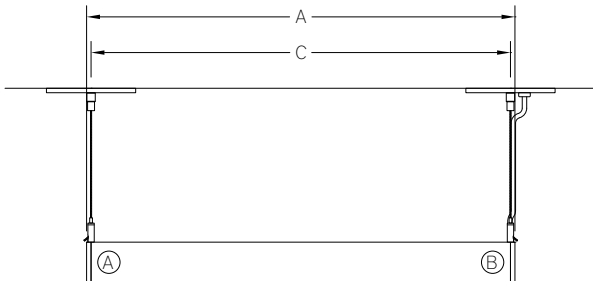

LENGTH DIMENSIONS

FIXTURE ORDERING CODE	LENGTH A	LENGTH B	LENGTH C
2	24-5/8"	24-3/8"	24-1/8"
3	36-5/8"	36-3/8"	36-1/8"
4	48-5/8"	48-3/8"	48-1/8"
5	60-5/8"	60-3/8"	60-1/8"
6	72-5/8"	72-3/8"	72-1/8"
7	84-5/8"	84-3/8"	84-1/8"
8	96-5/8"	96-3/8"	96-1/8"

RUN INFORMATION

IMPORTANT: Provide finished layout to Bartco Lighting for verification and quoting.

Single Fixture

Continuous Fixture Interface with Suspended

RUN INFORMATION

Single Fixture Interface with Through Space

Continuous Fixture Interface with Through Space

Single Fixture Interface with Recessed

Continuous Fixture Interface with Recessed

Single Fixture Interface with Wall Plate

Continuous Fixture Interface with Wall Plate