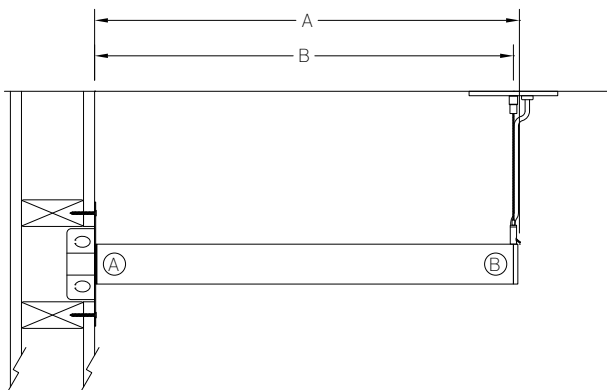

LENGTH DIMENSIONS

FIXTURE ORDERING CODE	LENGTH A	LENGTH B	LENGTH C
2	24-5/8"	24-3/8"	24-1/8"
3	36-5/8"	36-3/8"	36-1/8"
4	48-5/8"	48-3/8"	48-1/8"
5	60-5/8"	60-3/8"	60-1/8"
6	72-5/8"	72-3/8"	72-1/8"
7	84-5/8"	84-3/8"	84-1/8"
8	96-5/8"	96-3/8"	96-1/8"

Continuous Fixture Interface with Through Space

Single Fixture Interface with Recessed

Continuous Fixture Interface with Recessed

Single Fixture Interface with Wall Plate

Continuous Fixture Interface with Wall Plate