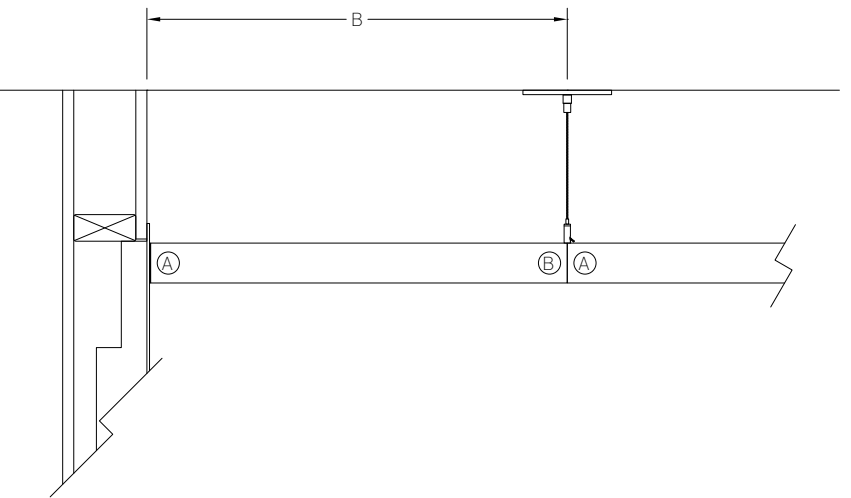

LENGTH DIMENSIONS

FIXTURE ORDERING CODE	LENGTH A	LENGTH B	LENGTH C
2	24-5/8"	24-3/8"	24-1/8"
3	36-5/8"	36-3/8"	36-1/8"
4	48-5/8"	48-3/8"	48-1/8"
5	60-5/8"	60-3/8"	60-1/8"
6	72-5/8"	72-3/8"	72-1/8"
7	84-5/8"	84-3/8"	84-1/8"
8	96-5/8"	96-3/8"	96-1/8"

RUN INFORMATION

IMPORTANT: Provide finished layout to Bartco Lighting for verification and quoting.

Single Fixture

Continuous Fixture Interface with Suspended

RUN INFORMATION

Single Fixture Interface with Through Space

Continuous Fixture Interface with Through Space

Single Fixture Interface with Recessed

Continuous Fixture Interface with Recessed

Single Fixture Interface with Wall Plate

Continuous Fixture Interface with Wall Plate