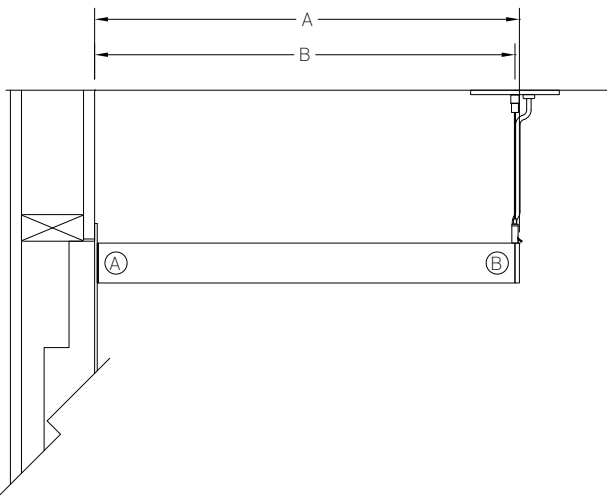

LENGTH DIMENSIONS

FIXTURE ORDERING CODE	LENGTH A	LENGTH B	LENGTH C
2	24-5/8"	24-3/8"	24-1/8"
3	36-5/8"	36-3/8"	36-1/8"
4	48-5/8"	48-3/8"	48-1/8"
5	60-5/8"	60-3/8"	60-1/8"
6	72-5/8"	72-3/8"	72-1/8"
7	84-5/8"	84-3/8"	84-1/8"
8	96-5/8"	96-3/8"	96-1/8"

RUN INFORMATION

IMPORTANT: Provide finished layout to Bartco Lighting for verification and quoting.

Single Fixture

Continuous Fixture Interface with Suspended

RUN INFORMATION

Single Fixture Interface with Through Space

Continuous Fixture Interface with Through Space

Single Fixture Interface with Recessed

Continuous Fixture Interface with Recessed

Single Fixture Interface with Wall Plate

Continuous Fixture Interface with Wall Plate