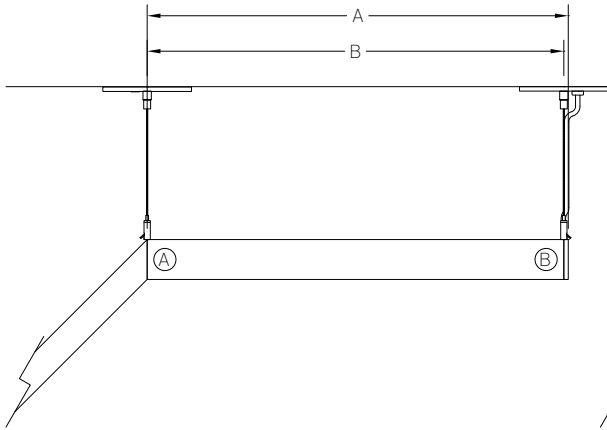

LENGTH DIMENSIONS

FIXTURE ORDERING CODE	LENGTH A	LENGTH B	LENGTH C
2	24-5/8"	24-3/8"	24-1/8"
3	36-5/8"	36-3/8"	36-1/8"
4	48-5/8"	48-3/8"	48-1/8"
5	60-5/8"	60-3/8"	60-1/8"
6	72-5/8"	72-3/8"	72-1/8"
7	84-5/8"	84-3/8"	84-1/8"
8	96-5/8"	96-3/8"	96-1/8"

RUN INFORMATION

IMPORTANT: Provide finished layout to Bartco Lighting for verification and quoting.

Single Fixture

Continuous Fixture Interface with Suspended

RUN INFORMATION

Single Fixture Interface with Through Space

Continuous Fixture Interface with Through Space

Single Fixture Interface with Recessed

Continuous Fixture Interface with Recessed

Single Fixture Interface with Wall Plate

Continuous Fixture Interface with Wall Plate