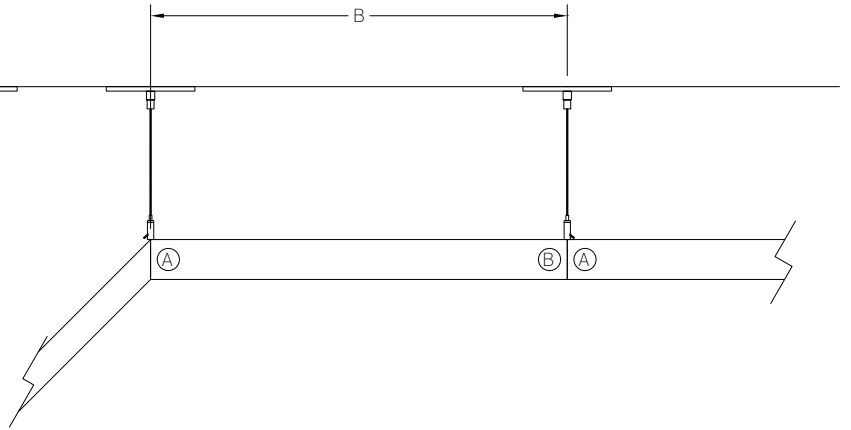

LENGTH DIMENSIONS

FIXTURE ORDERING CODE	LENGTH A	LENGTH B	LENGTH C
2	24-5/8"	24-3/8"	24-1/8"
3	36-5/8"	36-3/8"	36-1/8"
4	48-5/8"	48-3/8"	48-1/8"
5	60-5/8"	60-3/8"	60-1/8"
6	72-5/8"	72-3/8"	72-1/8"
7	84-5/8"	84-3/8"	84-1/8"
8	96-5/8"	96-3/8"	96-1/8"

RUN INFORMATION

IMPORTANT: Provide finished layout to Bartco Lighting for verification and quoting.

Single Fixture

Continuous Fixture Interface with Suspended

RUN INFORMATION

Single Fixture Interface with Through Space

Continuous Fixture Interface with Through Space

Single Fixture Interface with Recessed

Continuous Fixture Interface with Recessed

Single Fixture Interface with Wall Plate

Continuous Fixture Interface with Wall Plate