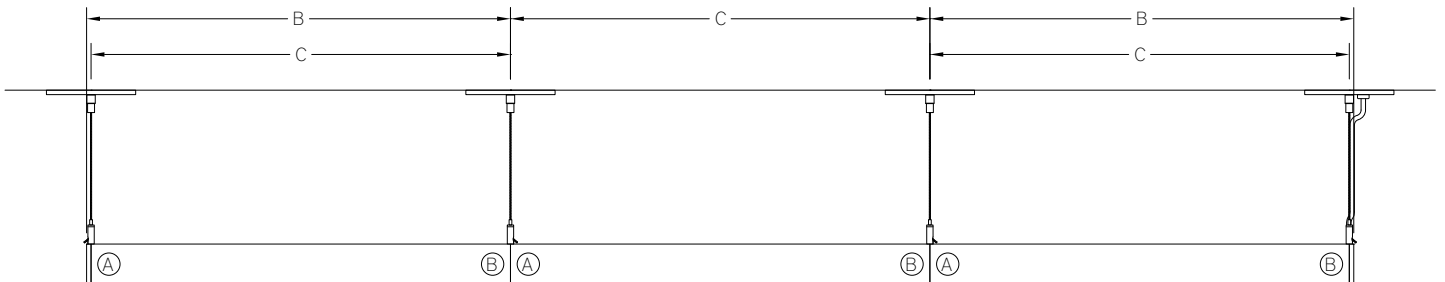

LENGTH DIMENSIONS

FIXTURE ORDERING CODE	LENGTH A	LENGTH B	LENGTH C
2	24-5/8"	24-3/8"	24-1/8"
3	36-5/8"	36-3/8"	36-1/8"
4	48-5/8"	48-3/8"	48-1/8"
5	60-5/8"	60-3/8"	60-1/8"
6	72-5/8"	72-3/8"	72-1/8"
7	84-5/8"	84-3/8"	84-1/8"
8	96-5/8"	96-3/8"	96-1/8"

RUN INFORMATION

IMPORTANT: Provide finished layout to Bartco Lighting for verification and quoting.

Single Fixture

Continuous Fixture Interface with Suspended

RUN INFORMATION

Single Fixture Interface with Through Space

Continuous Fixture Interface with Through Space

Single Fixture Interface with Recessed

Continuous Fixture Interface with Recessed

Single Fixture Interface with Wall Plate

Continuous Fixture Interface with Wall Plate