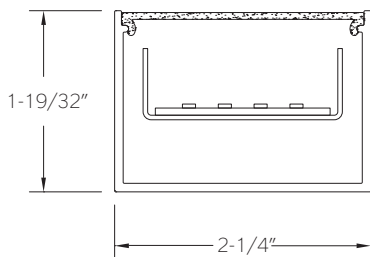

BFZ100-T | FRACTALZ

2-1/4" square suspended LED luminaire

Project: _____ Type: _____

FEATURES

The BFZ100-T is part of the dynamic Fractalz series linear LED luminaires. The Through-Space fixture projects from walls, ceilings, the BFZ100-R Recessed and BFZ100-S Suspended fixture, spanning interior volumes with striking directional changes along the way.

SPECIFICATIONS

Fixture constructed of an extruded aluminum housing, flat, frosted acrylic lens and heavy gauge, steel mounting brackets

Fixtures project into interior space from wall or ceiling surfaces

Up to three fixtures of any length can be joined in a run

Fixture ends mount to accessory flush-mount wall plates, Fractalz Recessed or Fractalz Suspended fixtures

Flush-mount wall plates mate to 4" square or octagonal junction boxes (supplied by others)

Available in nominal 21"-51" lengths

Fixtures wired with 10' low voltage leads

Included standard remote 120-277V driver offered with 0-10V dimming or non-dim

Standard outputs are 665 or 1000 lumens per foot

LEDs available in 2700K, 3000K, 3500K, and 4000K, within a 3 step MacAdam ellipse, all with 90+ CRI typical

Life: 50,000 hours L₇₀

Limited five year warranty

UL and C-UL listed for dry and damp locations

SECTION

PERFORMANCE

Note: All data reflects fixtures with 3500K LEDs

NOMINAL LENGTH	OUTPUT	LUMENS/ft.	WATTS/ft.	LUMINAIRE LUMENS	EFFICACY (LPW)
4'	R: regular	665	7.4	2653	90
	H: high	1000	11.1	3990	90

BFZ100-T -

NOMINAL LENGTH

21: 21"
27: 27"
33: 33"
39: 39"
45: 45"
51: 51"

INTERFACE CONFIGURATION A

45I: 45° inward
45O: 45° outward

INTERFACE CONFIGURATION B

45I: 45° inward
45O: 45° outward

CORRELATED COLOR TEMPERATURE

27: 2700K-90+ CRI
30: 3000K-90+ CRI
35: 3500K-90+ CRI
40: 4000K-90+ CRI

DRIVER

ND: non-dimming
[Dimming]
D: 0-10V, 1%