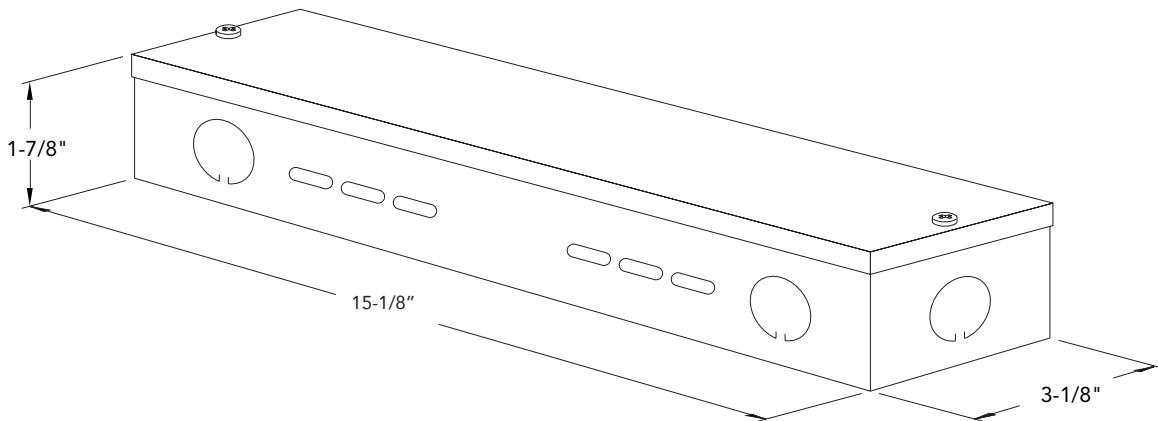

DRIVER

NOTE: Customer must provide the desired layout of up to three Through-Space fixtures in order for the factory to supply properly matched drivers.

Fractalz Through-Space fixtures are provided with a remote constant voltage driver and surface mount enclosure.