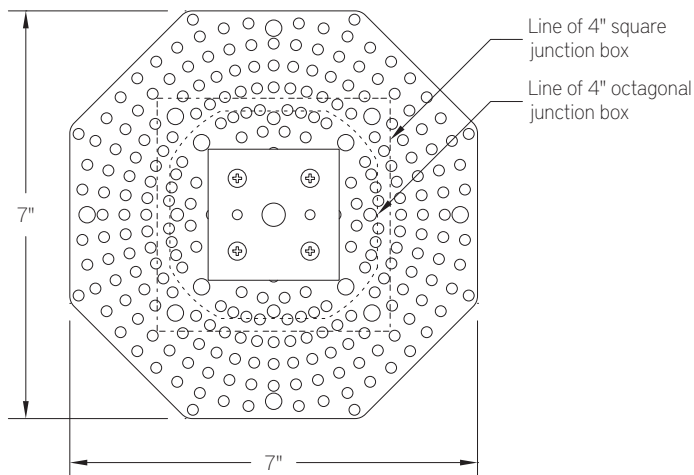

ORDERING CODE

DESCRIPTION

SPECIFICATIONS

BFZ100-MP45

Wall or hard ceiling mounting plate for 45° interface

- Use when a run of Through-Space fixtures originates or terminates at wall or hard ceiling at a 45° angle
- 7" x 7" perforated plaster frame and mounting interface constructed from heavy gauge steel
- When used for feeding power, plaster frame mounts to 4" square or octagonal junction boxes (by others)
- For terminating runs, plaster frame mounts directly to wall or ceiling framing

BFZ100-T | FRACTALZ

2-1/4" square suspended LED luminaire

LENGTH DIMENSIONS

FIXTURE ORDERING CODE	LENGTH A	LENGTH B	LENGTH C
21	21"	17-13/16"	22-19/32"
27	27"	23-13/16"	28-19/32"
33	33"	29-13/16"	34-19/32"
39	39"	35-13/16"	40-19/32"
45	45"	41-13/16"	46-19/32"
51	51"	47-13/16"	52-19/32"

LAYOUT EXAMPLES

Up to three Fractalz Through-Space fixtures of any length can be joined in four orientations. Below are a few of the many combinations of fixtures possible.

Single Fixture

Two Fixtures

Three Fixtures