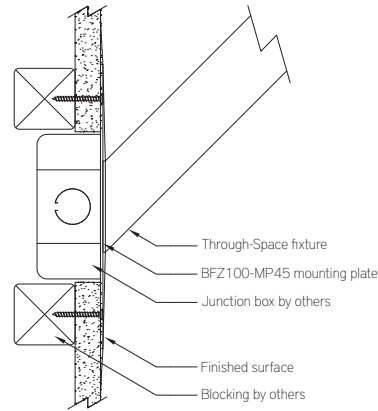

Mounting to BFZ100-MP45 accessory mounting plate