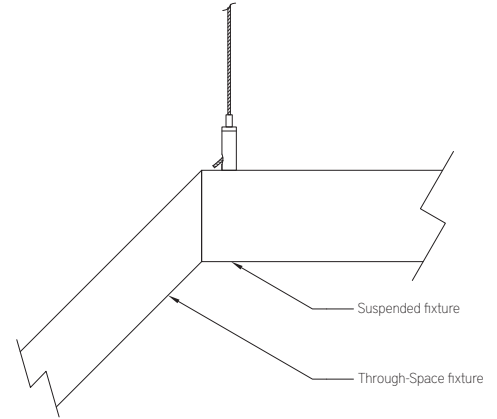

Mounting to BFZ100-S suspended fixture