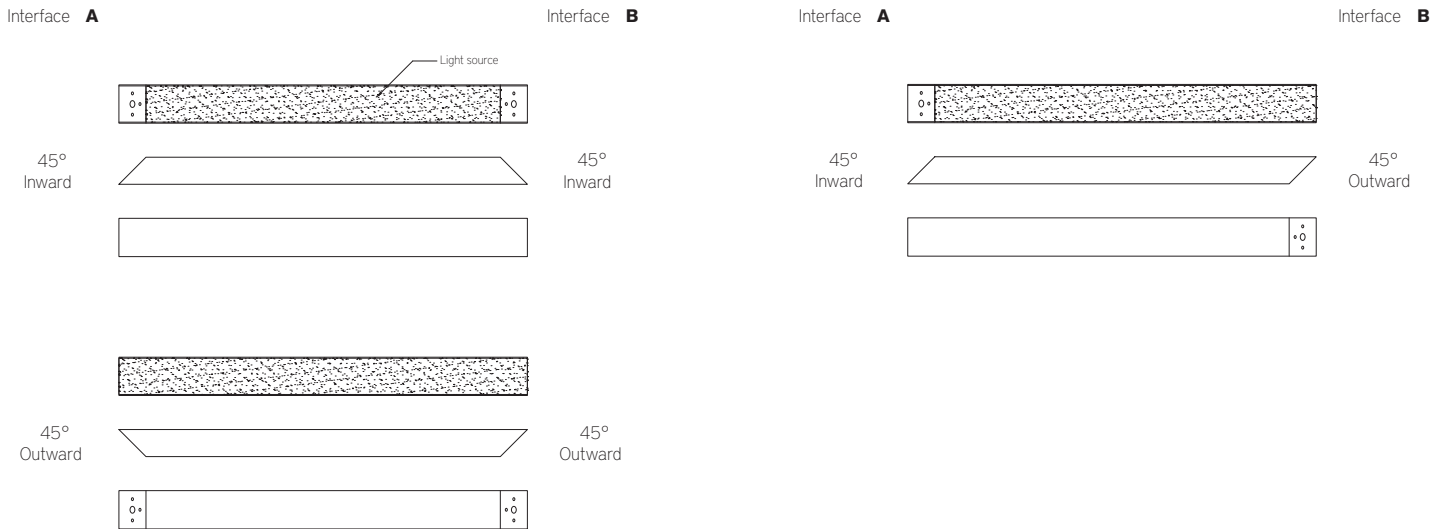

BFZ100-T | FRACTALZ

2-1/4" square suspended LED luminaire

INTERFACE CONFIGURATIONS

Interface Key

45I: 45° Inward – Fixture end mates to a Fractalz BFZ100-R recessed fixture, wall/ceiling junction box or mounting plate at a 45° angle

45O: 45° Outward – Fixture end mates to a Fractalz BFZ100-R recessed fixture, wall/ceiling junction box or mounting plate at a 45° angle

DRIVER

NOTE: Customer must provide the desired layout of up to three Through-Space fixtures in order for the factory to supply properly matched drivers.