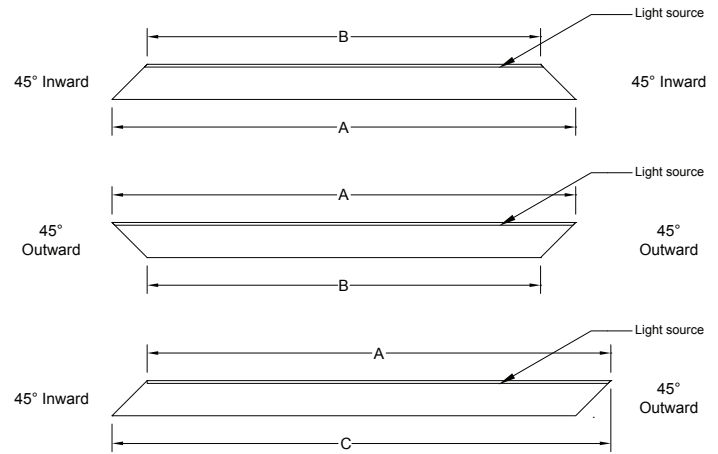

ORDERING CODE

DESCRIPTION

SPECIFICATIONS

BFZ100-MP45

Wall or hard ceiling mounting plate for 45° interface

- Use when a run of Through-Space fixtures originates or terminates at wall or hard ceiling at a 45° angle
- 7" x 7" perforated plaster frame and mounting interface constructed from heavy gauge steel
- When used for feeding power, plaster frame mounts to 4" square or octagonal junction boxes (by others)
- For terminating runs, plaster frame mounts directly to wall or ceiling framing

BFZ100-T | FRACTALZ

2-1/4" square suspended LED luminaire

LENGTH DIMENSIONS

FIXTURE ORDERING CODE	LENGTH A	LENGTH B	LENGTH C
21	21"	17-13/16"	22-19/32"
27	27"	23-13/16"	28-19/32"
33	33"	29-13/16"	34-19/32"
39	39"	35-13/16"	40-19/32"
45	45"	41-13/16"	46-19/32"
51	51"	47-13/16"	52-19/32"

LAYOUT EXAMPLES

Up to three Fractalz Through-Space fixtures of any length can be joined in four orientations. Below are a few of the many combinations of fixtures possible.

Single Fixture

Two Fixtures

Three Fixtures