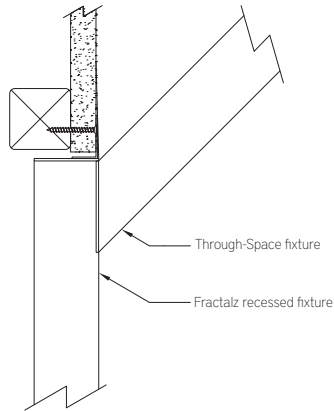

BFZ100-T | FRACTALZ

2-1/4" square suspended LED luminaire

MOUNTING

Note: BFZ100-R recessed fixtures and junction boxes must be securely mounted to wall or ceiling framing to support cantilevered Through-Space fixtures

Mounting to BFZ100-R recessed fixture