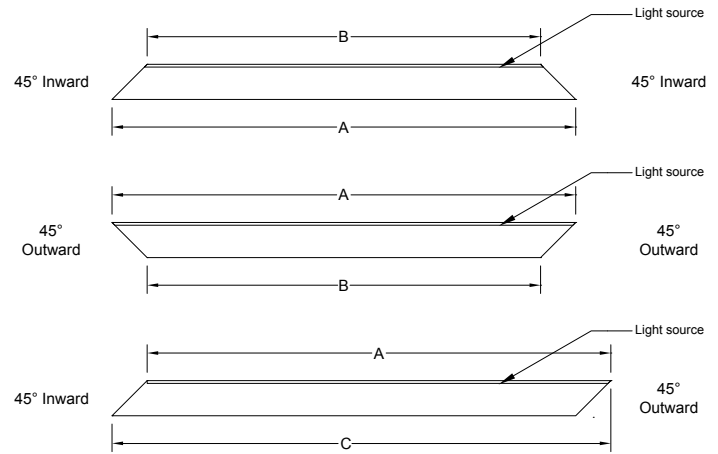

ORDERING CODE

DESCRIPTION

SPECIFICATIONS

BFZ100-MP45

Wall or hard ceiling mounting plate for 45° interface

- Use when a run of Through-Space fixtures originates or terminates at wall or hard ceiling at a 45° angle
- 7" x 7" perforated plaster frame and mounting interface constructed from heavy gauge steel
- When used for feeding power, plaster frame mounts to 4" square or octagonal junction boxes (by others)
- For terminating runs, plaster frame mounts directly to wall or ceiling framing

LENGTH DIMENSIONS

FIXTURE ORDERING CODE	LENGTH A	LENGTH B	LENGTH C
21	21"	17-13/16"	22-19/32"
27	27"	23-13/16"	28-19/32"
33	33"	29-13/16"	34-19/32"
39	39"	35-13/16"	40-19/32"
45	45"	41-13/16"	46-19/32"
51	51"	47-13/16"	52-19/32"

LAYOUT EXAMPLES

Up to three Fractalz Through-Space fixtures of any length can be joined in four orientations. Below are a few of the many combinations of fixtures possible.

Single Fixture

Two Fixtures

Three Fixtures