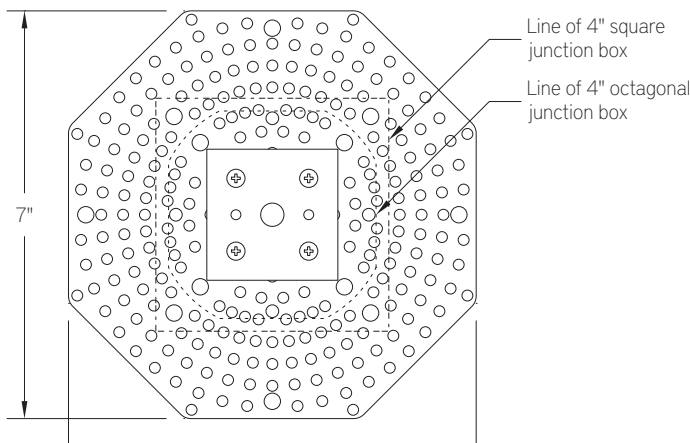

ORDERING CODE

DESCRIPTION

SPECIFICATIONS

BFZ100-MP45

Wall or hard ceiling mounting plate for 45° interface

- Use when a run of Through-Space fixtures originates or terminates at wall or hard ceiling at a 45° angle
- 7" x 7" perforated plaster frame and mounting interface constructed from heavy gauge steel
- When used for feeding power, plaster frame mounts to 4" square or octagonal junction boxes (by others)
- For terminating runs, plaster frame mounts directly to wall or ceiling framing

LENGTH DIMENSIONS

FIXTURE ORDERING CODE	LENGTH A	LENGTH B	LENGTH C
21	21"	17-13/16"	22-19/32"
27	27"	23-13/16"	28-19/32"
33	33"	29-13/16"	34-19/32"
39	39"	35-13/16"	40-19/32"
45	45"	41-13/16"	46-19/32"
51	51"	47-13/16"	52-19/32"

LAYOUT EXAMPLES

Up to three Fractalz Through-Space fixtures of any length can be joined in four orientations. Below are a few of the many combinations of fixtures possible.

Single Fixture

Two Fixtures

Three Fixtures