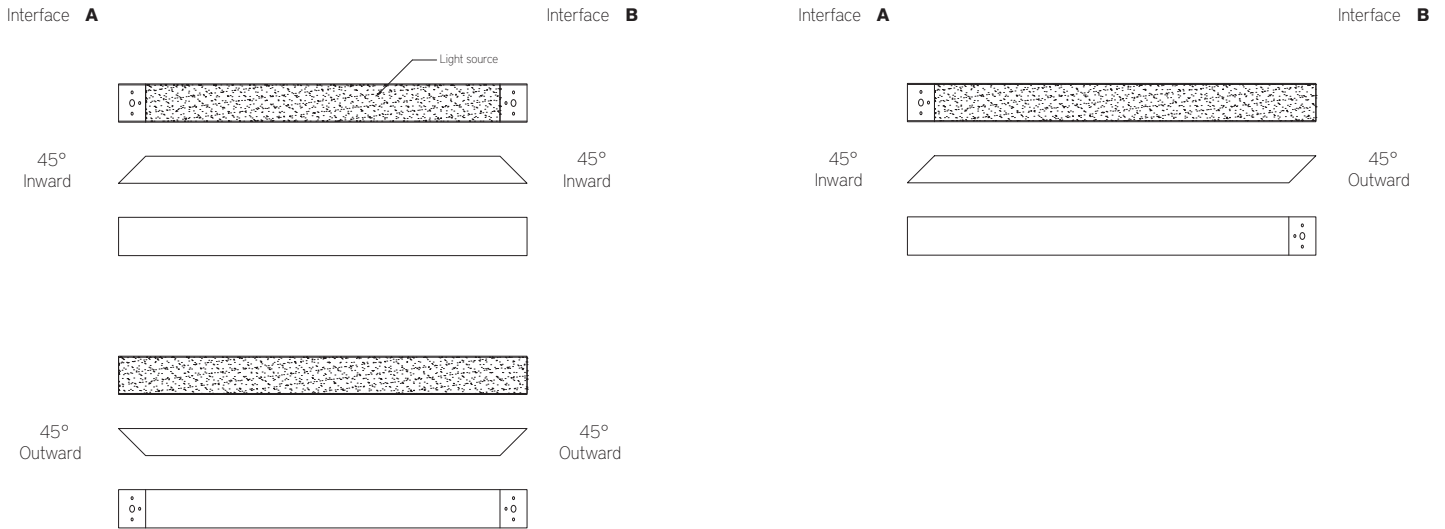

BFZ100-T | FRACTALZ™ GENERAL INFORMATION

Fractalz – 2-1/4" wide projecting linear LED luminaire

Project: _____ Type: _____

FEATURES

The BFZ100-T is part of the dynamic Fractalz series linear LED luminaires. The Through-Space fixture projects from walls, ceilings, the BFZ100-R Recessed and BFZ100-S Suspended fixture, spanning interior volumes with striking directional changes along the way.

SPECIFICATIONS

Fixture constructed of an extruded aluminum housing, flat, frosted acrylic lens and heavy gauge, steel mounting brackets
 Fixtures project into interior space from wall or ceiling surfaces
 Up to three fixtures of any length can be joined in a run
 Fixture ends mount to accessory flush-mount wall plates, Fractalz Recessed or Fractalz Suspended fixtures
 Flush-mount wall plates mate to 4" square or octagonal junction boxes (supplied by others)
 Available in nominal 21"-51" lengths
 Fixtures wired with 10' low voltage leads
 Included standard remote 120-277V driver offered with 0-10V dimming or non-dim
 Standard outputs are 665 or 1000 lumens per foot
 LEDs available in 2700K, 3000K, 3500K, and 4000K, within a 3 step MacAdam ellipse, all with 90+ CRI typical
 Life: 50,000 hours L₇₀
 Limited five year warranty
 UL and C-UL listed for dry and damp locations

SECTION

PERFORMANCE

NOMINAL LENGTH	OUTPUT	LUMENS/ft.	WATTS/ft.	LUMINAIRE LUMENS	EFFICACY (LPW)
4'	R: regular	665	7.4	2653	90
	H: high	1000	11.1	3990	90

*Note: All data reflects fixtures with 3500K LEDs

BFZ100-T -

INTERFACE CONFIGURATIONS

Interface Key

45I: 45° Inward – Fixture end mates to a Fractalz BFZ100-R recessed fixture, wall/ceiling junction box or mounting plate at a 45° angle

45O: 45° Outward – Fixture end mates to a Fractalz BFZ100-R recessed fixture, wall/ceiling junction box or mounting plate at a 45° angle