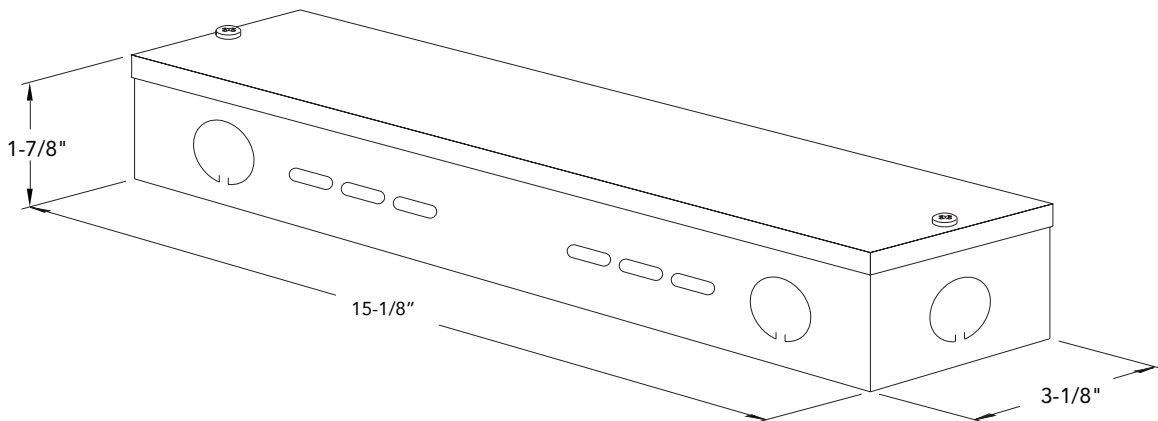

DRIVER

NOTE: Customer must provide the desired layout of up to three Through-Space fixtures in order for the factory to supply properly matched drivers.

Fractalz Through-Space fixtures are provided with a remote constant voltage driver and surface mount enclosure.