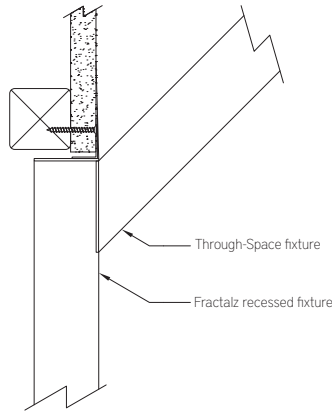

BFZ100-T | FRACTALZ™ GENERAL INFORMATION

Fractalz – 2-1/4" wide recessed flush mount LED luminaire

MOUNTING

Note: BFZ100-R recessed fixtures and junction boxes must be securely mounted to wall or ceiling framing to support cantilevered Through-Space fixtures

Mounting to BFZ100-R recessed fixture