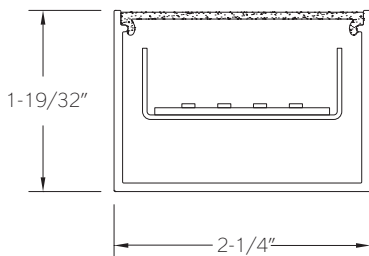

BFZ100-T | FRACTALZ™ GENERAL INFORMATION

Fractalz – 2-1/4" wide projecting linear LED luminaire

Project: _____ Type: _____

FEATURES

The BFZ100-T is part of the dynamic Fractalz series linear LED luminaires. The Through-Space fixture projects from walls, ceilings, the BFZ100-R Recessed and BFZ100-S Suspended fixture, spanning interior volumes with striking directional changes along the way.

SPECIFICATIONS

Fixture constructed of an extruded aluminum housing, flat, frosted acrylic lens and heavy gauge, steel mounting brackets
 Fixtures project into interior space from wall or ceiling surfaces
 Up to three fixtures of any length can be joined in a run
 Fixture ends mount to accessory flush-mount wall plates, Fractalz Recessed or Fractalz Suspended fixtures
 Flush-mount wall plates mate to 4" square or octagonal junction boxes (supplied by others)
 Available in nominal 21"-51" lengths
 Fixtures wired with 10' low voltage leads
 Included standard remote 120-277V driver offered with 0-10V dimming or non-dim
 Standard outputs are 665 or 1000 lumens per foot
 LEDs available in 2700K, 3000K, 3500K, and 4000K, within a 3 step MacAdam ellipse, all with 90+ CRI typical
 Life: 50,000 hours L₇₀
 Limited five year warranty
 UL and C-UL listed for dry and damp locations

SECTION

PERFORMANCE

NOMINAL LENGTH	OUTPUT	LUMENS/ft.	WATTS/ft.	LUMINAIRE LUMENS	EFFICACY (LPW)
4'	R: regular	665	7.4	2653	90
	H: high	1000	11.1	3990	90

*Note: All data reflects fixtures with 3500K LEDs

BFZ100-T -

LENGTH DIMENSIONS

FIXTURE ORDERING CODE	LENGTH A	LENGTH B	LENGTH C
21	21"	17-13/16"	22-19/32"
27	27"	23-13/16"	28-19/32"
33	33"	29-13/16"	34-19/32"
39	39"	35-13/16"	40-19/32"
45	45"	41-13/16"	46-19/32"
51	51"	47-13/16"	52-19/32"