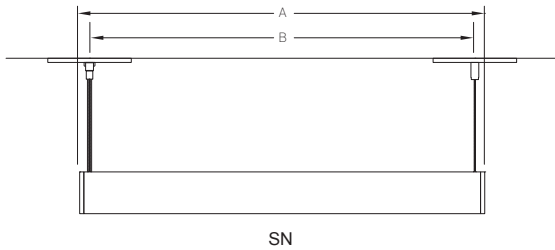

LENGTH / MOUNTING DIMENSIONS

RUN CONFIGURATION INFORMATION

ORDERING CODE	LENGTH A	LENGTH B	LENGTH C	LENGTH D	LENGTH E
24	24-1/4"	23-1/16"	24"	23-3/4"	23-13/32"
35	35-1/4"	34-1/16"	35"	34-3/4"	34-13/32"
46	46-1/4"	45-1/16"	46"	45-3/4"	45-13/32"
57	57-1/4"	56-1/16"	57"	56-3/4"	56-13/32"
68	68-1/4"	67-1/16"	68"	67-3/4"	67-13/32"
79	79-1/4"	78-1/16"	79"	78-3/4"	78-13/32"
90	90-1/4"	89-1/16"	90"	89-3/4"	89-13/32"

ORDERING CODE	DESCRIPTION
SN	Single
ST	Starter
AD	Adder
TR	Terminator

RUN INFORMATION

Side View - Cable Mount Single Fixture Option

Side View - Cable Mount Continuous Run Option