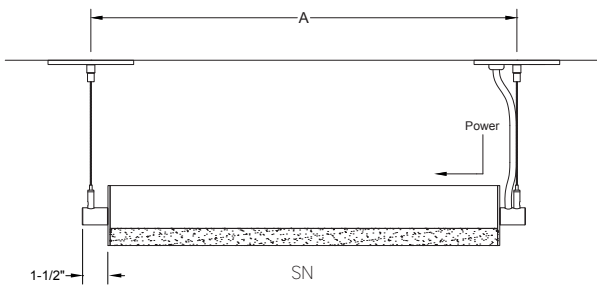

CABLE CENTER DIMENSIONS

ORDERING CODE	LENGTH A	LENGTH B
26	25-3/8"	25-7/8"
37	36-3/8"	36-7/8"
48	47-3/8"	47-7/8"
59	58-3/8"	58-7/8"
70	69-3/8"	69-7/8"
81	80-3/8"	80-7/8"
92	91-3/8"	91-7/8"

RUN CONFIGURATION INFORMATION

ORDERING CODE	DESCRIPTION
SN	Single
ST	Starter
AD	Adder
TR	Terminator

RUN INFORMATION

Side View - Single Fixture Option

Side View - Continuous Option