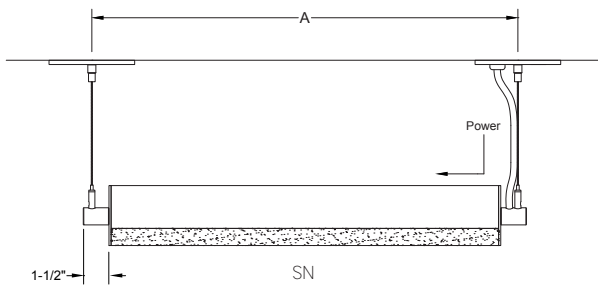

## CABLE CENTER DIMENSIONS

ORDERING CODE	LENGTH A	LENGTH B
26	25-1/4"	24-3/4"
37	36-1/4"	35-3/4"
48	47-1/4"	46-3/4"
59	58-1/4"	57-3/4"
70	69-1/4"	68-3/4"
81	80-1/4"	79-3/4"
92	91-1/4"	90-3/4"

## RUN CONFIGURATION INFORMATION

ORDERING CODE	DESCRIPTION
SN	Single
ST	Starter
AD	Adder
TR	Terminator

## RUN INFORMATION

Side View - Single Fixture Option

Side View - Continuous Option