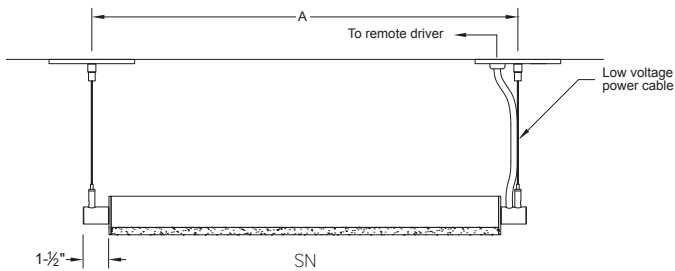

PRELIMINARY

BSS512 | RUN INFORMATION

CABLE CENTER DIMENSIONS

ORDERING CODE	LENGTH A	LENGTH B
26	25-3/8"	25-7/8"
37	36-3/8"	36-7/8"
48	47-3/8"	47-7/8"
59	58-3/8"	58-7/8"
70	69-3/8"	69-7/8"
81	80-3/8"	80-7/8"
92	91-3/8"	91-7/8"

RUN CONFIGURATION INFORMATION

ORDERING CODE	DESCRIPTION
SN	Single
ST	Starter
AD	Adder
TR	Terminator

RUN INFORMATION

Side View - Single Fixture Option

Side View - Continuous Option