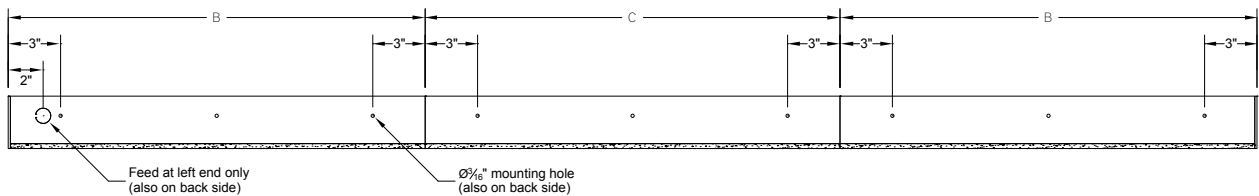

PRELIMINARY

BSS750 | RUN INFORMATION

LENGTH / MOUNTING DIMENSIONS

ORDERING CODE	LENGTH A	LENGTH B	LENGTH C	LENGTH D	LENGTH E
23	22-1/2"	22-1/4"	22-1/8"	16-1/2"	19-1/4"
34	33-1/2"	33-1/4"	33-1/8"	27-1/2"	30-1/4"
45	44-1/2"	44-1/4"	44-1/8"	38-1/2"	41-1/4"
56	55-1/2"	55-1/4"	55-1/8"	49-1/2"	52-1/4"
67	66-1/2"	66-1/4"	66-1/8"	60-1/2"	63-1/4"
78	77-1/2"	77-1/4"	77-1/8"	71-1/2"	74-1/4"
89	88-1/2"	88-1/4"	88-1/8"	82-1/2"	85-1/4"

RUN CONFIGURATION INFORMATION

ORDERING CODE	DESCRIPTION
SN	Single
ST	Starter
AD	Adder
TR	Terminator

RUN INFORMATION

Top View - Surface Mount Single Fixture Option

Front View - Surface Mount Single Fixture Option

SN

Top View - Surface Mount Continuous Fixture Option

Front View - Surface Mount Continuous Fixture Option

ST

AD

TR

Side View - Pendant Mount Single Fixture Option

SN