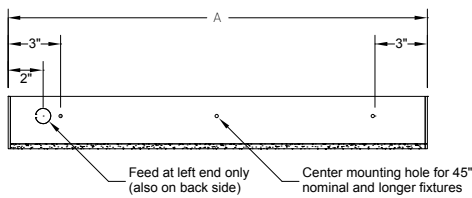

PRELIMINARY

BSS750 | RUN INFORMATION

LENGTH / MOUNTING DIMENSIONS

ORDERING CODE	LENGTH A	LENGTH B	LENGTH C	LENGTH D	LENGTH E
23	22-1/2"	22-1/4"	22-1/8"	16-1/2"	19-1/4"
34	33-1/2"	33-1/4"	33-1/8"	27-1/2"	30-1/4"
45	44-1/2"	44-1/4"	44-1/8"	38-1/2"	41-1/4"
56	55-1/2"	55-1/4"	55-1/8"	49-1/2"	52-1/4"
67	66-1/2"	66-1/4"	66-1/8"	60-1/2"	63-1/4"
78	77-1/2"	77-1/4"	77-1/8"	71-1/2"	74-1/4"
89	88-1/2"	88-1/4"	88-1/8"	82-1/2"	85-1/4"

RUN CONFIGURATION INFORMATION

ORDERING CODE	DESCRIPTION
SN	Single
ST	Starter
AD	Adder
TR	Terminator

RUN INFORMATION

Top View - Surface Mount Single Fixture Option

Front View - Surface Mount Single Fixture Option

SN

Top View - Surface Mount Continuous Fixture Option

Front View - Surface Mount Continuous Fixture Option

ST

AD

TR

Side View - Pendant Mount Single Fixture Option

SN