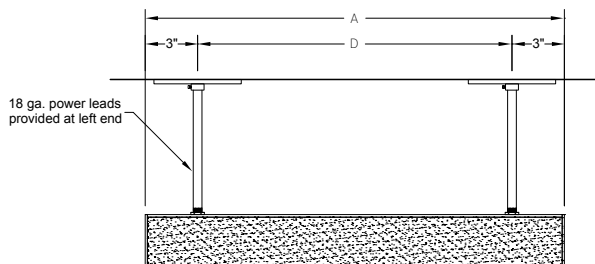

RUN CONFIGURATION INFORMATION

ORDERING CODE	DESCRIPTION
SN	Single
ST	Starter
AD	Adder
TR	Terminator

RUN INFORMATION

Top View - Surface Mount Single Fixture Option

Front View - Surface Mount Single Fixture Option

SN

Top View - Surface Mount Continuous Fixture Option

Front View - Surface Mount Continuous Fixture Option

ST

AD

TR

Side View - Pendant Mount Single Fixture Option

SN

PRELIMINARY

BSS750 | RUN INFORMATION

RUN INFORMATION

Side View - Pendant Mount Continuous Fixture Option