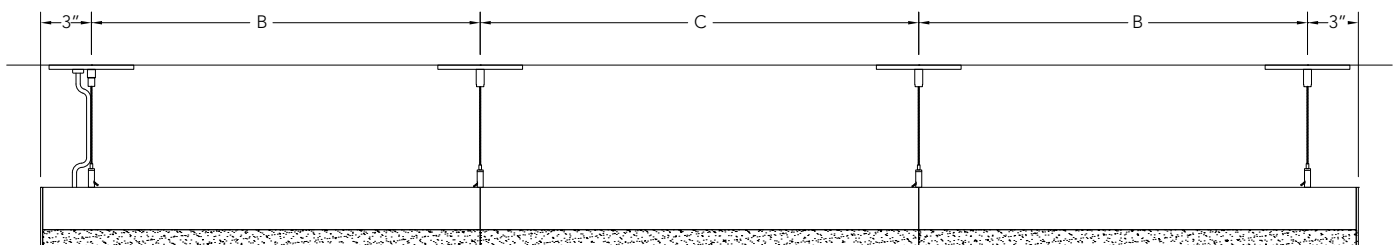

## LENGTH / MOUNTING DIMENSIONS

ORDERING CODE	LENGTH A	LENGTH B	LENGTH C
23	16-1/2"	19-3/8"	22-1/4"
34	27-1/2"	30-3/8"	33-1/4"
45	38-1/2"	41-3/8"	44-1/4"
56	49-1/2"	52-3/8"	55-1/4"
67	60-1/2"	63-3/8"	66-1/4"
78	71-1/2"	74-3/8"	77-1/4"
89	82-1/2"	85-3/8"	88-1/4"

## RUN CONFIGURATION INFORMATION

ORDERING CODE	DESCRIPTION
SN	Single
ST	Starter
AD	Adder
TR	Terminator

## RUN INFORMATION

Side View - Cable Mount Single Fixture Option

SN

Side View - Cable Mount Continuous Run Option

ST

AD

TR