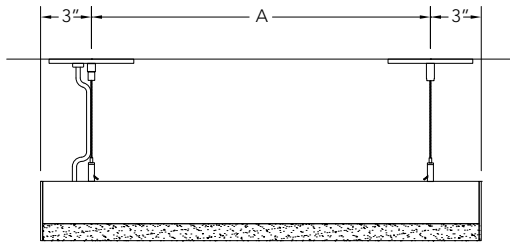

## LENGTH / MOUNTING DIMENSIONS

ORDERING CODE	LENGTH A	LENGTH B	LENGTH C
23	16-1/2"	19-3/8"	22-1/4"
34	27-1/2"	30-3/8"	33-1/4"
45	38-1/2"	41-3/8"	44-1/4"
56	49-1/2"	52-3/8"	55-1/4"
67	60-1/2"	63-3/8"	66-1/4"
78	71-1/2"	74-3/8"	77-1/4"
89	82-1/2"	85-3/8"	88-1/4"

## RUN CONFIGURATION INFORMATION

ORDERING CODE	DESCRIPTION
SN	Single
ST	Starter
AD	Adder
TR	Terminator

## RUN INFORMATION

Side View - Cable Mount Single Fixture Option

SN

Side View - Cable Mount Continuous Run Option

ST

AD

TR