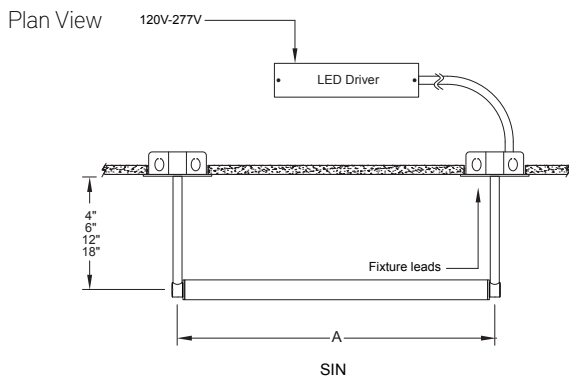

RUN INFORMATION

ORDERING CODE	LENGTH A
24	24-3/8"
36	35-9/16"
47	46-3/4"
58	57-15/16"
69	69-1/8"
80	80-5/16"
92	91-1/2"

RUN CONFIGURATION INFORMATION

ORDERING CODE	DESCRIPTION
SN	Single
ST	Starter
AD	Adder
TR	Terminator

RUN INFORMATION

Single Fixtures

Continuous Runs