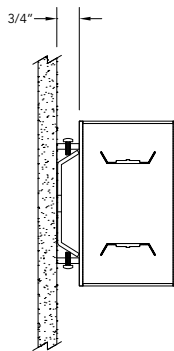

## PERFORMANCE

NOMINAL LENGTH	WATTS/ft.	TOTAL WATTS	LUMINAIRE LUMENS	EFFICACY
45"	16.6 (2 X 8.3)	61.8	6082	98

\*Note: All data reflects fixtures with 3000K LEDs

\* Actual dimension dependent on run configuration

MOUNTING

ORDERING CODE

DESCRIPTION

C4 and C8

CABLE MOUNT

Mounting option includes:

- Ø 1/16" x 48" (C4) or 96" (C8) aircraft cables
- 18 gauge x 60" (C4) or 108" (C8) SJT power cable (in coordinating finish)
- Bracket bars
- Ø 5" white canopies
- Ceiling couplers
- Side exit cable grippers

WM

WALL MOUNT

Mounting option includes:

- Use appropriate fasteners through Ø3/16" holes in heavy gauge mounting bracket
- 4" H x 4" W aluminum trim collar projects the fixture housing 3/4" from the wall surface
- Set screws

## LENGTH/MOUNTING DIMENSIONS

ORDERING CODE	LENGTH A	LENGTH B	LENGTH C	LENGTH D	LENGTH E
2	22-5/8"	22-3/8"	22-1/8"	21-1/8"	21-5/8"
3	33-5/8"	33-3/8"	33-1/8"	32-1/8"	32-5/8"
4	44-5/8"	44-3/8"	44-1/8"	43-1/8"	43-5/8"
5	55-5/8"	55-3/8"	55-1/8"	54-1/8"	54-5/8"
6	66-5/8"	66-3/8"	66-1/8"	65-1/8"	65-5/8"
7	77-5/8"	77-3/8"	77-1/8"	76-1/8"	76-5/8"
8	88-5/8"	88-3/8"	88-1/8"	87-1/8"	87-5/8"