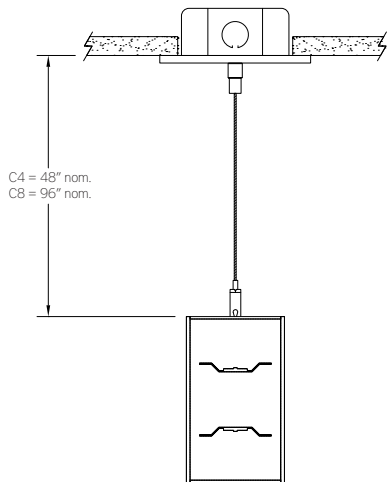

## PERFORMANCE

NOMINAL LENGTH	WATTS/ft.	TOTAL WATTS	LUMINAIRE LUMENS	EFFICACY
45"	16.6 (2 X 8.3)	61.8	6082	98

\*Note: All data reflects fixtures with 3000K LEDs

## BSS260 -

NOMINAL FIXTURE LENGTH*	CORRELATED COLOR TEMPERATURE	DRIVER	UP LIGHT WATTS/FOOT	MOUNT	FINISH
2: 22-5/8"	30: 3000K-84 CRI	ND: non-dimming <b>[Dimming]</b>	5: 5 W/ft.	C4: cable mount 4' cable length	AW: architectural white (semi-matte)
3: 33-5/8"	35: 3500K-85 CRI	DM: 0-10V, 1%	8: 8.3 W/ft.	C8: cable mount 8' cable length	WH: white (semi-gloss)
4: 44-5/8"	40: 4000K-85 CRI	HES: Lutron EcoSystem, soft-on fade-to-black, 1%	CF: consult factory for custom output	WM: wall mount	BL: black (semi-matte)
5: 55-5/8"	50: 5000K-85 CRI	H2: Lutron Hi-lume 2-wire forward phase, 1%, (120V ONLY)		CF: consult factory for custom mounting	MB: matte black
6: 66-5/8"		EL: eldoLED ECOdrive 0-10V, 1%	<b>CIRCUIT</b>		ESS: environmental satin silver
7: 77-5/8"		ES: eldoLED SOLOdrive 0-10V, 0.1%	1: single circuit	<b>DOWN LIGHT WATTS/FOOT</b>	BZ: bronze
8: 88-5/8"		ELD: eldoLED ECOdrive DALI, 1%	2: dual circuit	5: 5 W/ft.	PR: primer
		ESD: eldoLED SOLOdrive DALI, 0.1%		8: 8.3 W/ft.	CF: consult factory for custom finish
				CF: consult factory for custom output	SA: satin anodize (may require additional lead time)

\* Actual dimension dependent on run configuration

MOUNTING

ORDERING CODE

DESCRIPTION

C4 and C8

CABLE MOUNT

Mounting option includes:

- Ø 1/16" x 48" (C4) or 96" (C8) aircraft cables
- 18 gauge x 60" (C4) or 108" (C8) SJT power cable (in coordinating finish)
- Bracket bars
- Ø 5" white canopies
- Ceiling couplers
- Side exit cable grippers