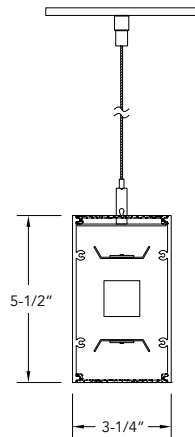

Available in nominal lengths of 2'-8" single fixtures and continuous runs

Continuous runs fitted with quick connects for simple, efficient wiring

Available with dual circuiting of up light and down light elements and independent Wattage/foot options

## PERFORMANCE

NOMINAL LENGTH	WATTS/ft.	TOTAL WATTS	LUMINAIRE LUMENS	EFFICACY
45"	16.6 (2 X 8.3)	61.8	6082	98

\*Note: All data reflects fixtures with 3000K LEDs

## LENGTH/MOUNTING DIMENSIONS

ORDERING CODE	LENGTH A	LENGTH B	LENGTH C	LENGTH D	LENGTH E
2	22-5/8"	22-3/8"	22-1/8"	21-1/8"	21-5/8"
3	33-5/8"	33-3/8"	33-1/8"	32-1/8"	32-5/8"
4	44-5/8"	44-3/8"	44-1/8"	43-1/8"	43-5/8"
5	55-5/8"	55-3/8"	55-1/8"	54-1/8"	54-5/8"
6	66-5/8"	66-3/8"	66-1/8"	65-1/8"	65-5/8"
7	77-5/8"	77-3/8"	77-1/8"	76-1/8"	76-5/8"
8	88-5/8"	88-3/8"	88-1/8"	87-1/8"	87-5/8"