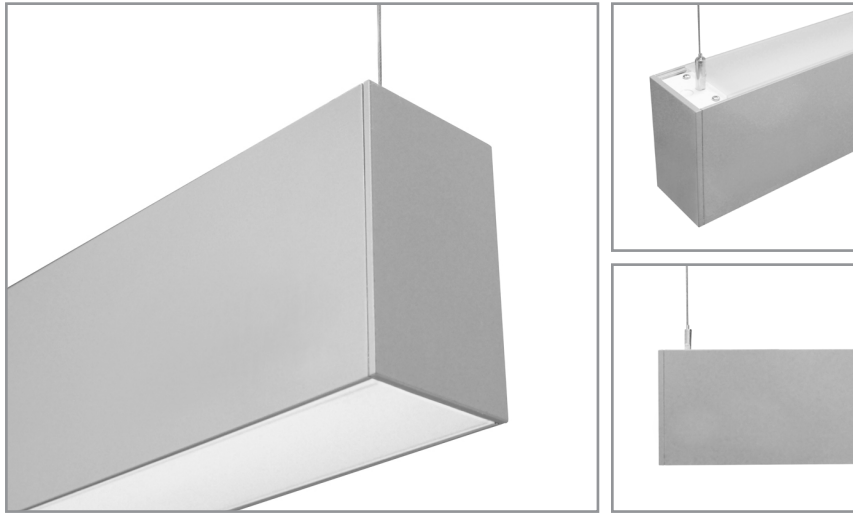

# BSS260 | **bodhi**

3-1/4" wide direct/indirect LED luminaire

Project: \_\_\_\_\_ Type: \_\_\_\_\_

## FEATURES

The Bodhi series BSS260 is a rectilinear direct/indirect LED luminaire for general lighting applications. The 3-1/4" wide by 5-1/2" high extruded aluminum housing is offered for wall or cable suspended mounting. The two LED sources can be configured independently for both switching, color temperature and lumen output.

## SPECIFICATIONS

Fixture constructed of extruded aluminum, frosted extruded acrylic lenses and machined aluminum end caps

Model variations offered for wall mount and cable suspended applications

Standard finishes as shown below