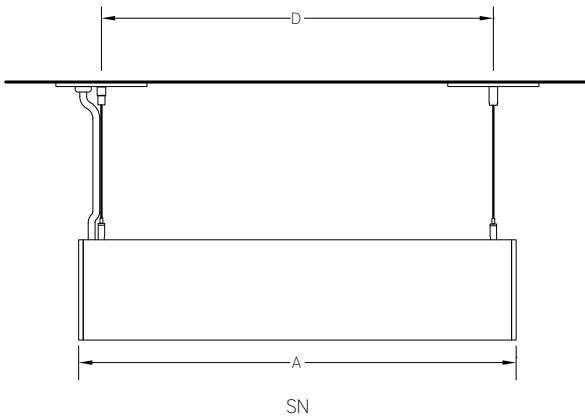

BSS260 | **bodhi**

3-1/4" wide direct/indirect LED luminaire

RUN INFORMATION

Side View - Cable Suspended Single Fixture