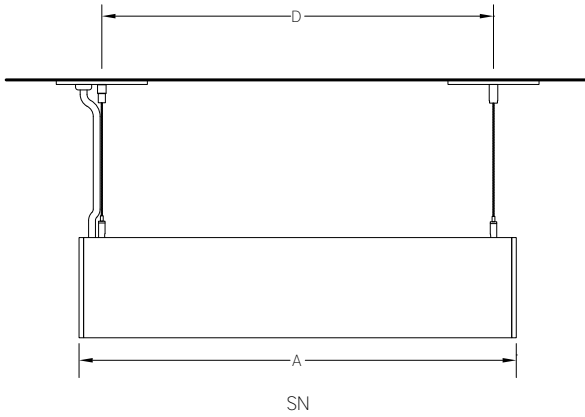

LENGTH / MOUNTING DIMENSIONS

ORDERING CODE	LENGTH A	LENGTH B	LENGTH C	LENGTH D	LENGTH E
2	22-5/8"	22-3/8"	22-1/8"	21-1/8"	21-5/8"
3	33-5/8"	33-3/8"	33-1/8"	32-1/8"	32-5/8"
4	44-5/8"	44-3/8"	44-1/8"	43-1/8"	43-5/8"
5	55-5/8"	55-3/8"	55-1/8"	54-1/8"	54-5/8"
6	66-5/8"	66-3/8"	66-1/8"	65-1/8"	65-5/8"
7	77-5/8"	77-3/8"	77-1/8"	76-1/8"	76-5/8"
8	88-5/8"	88-3/8"	88-1/8"	87-1/8"	87-5/8"

RUN CONFIGURATION INFORMATION

ORDERING CODE	DESCRIPTION
SN	Single
ST	Starter
AD	Adder
TR	Terminator

RUN INFORMATION

Plan - Wall Mount Single Fixture Option

Rear View - Wall Mount Single Fixture Option

Plan - Wall Mount Continuous Run Option

Rear View - Wall Mount Continuous Run Option

RUN INFORMATION

Side View - Cable Suspended Single Fixture

Side View - Cable Suspended Continuous Run Option