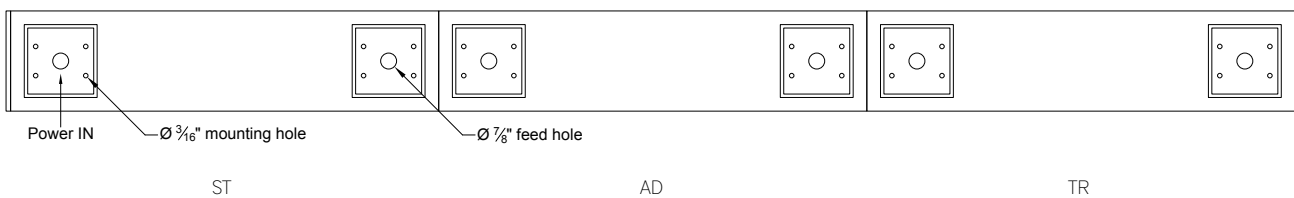

LENGTH / MOUNTING DIMENSIONS

ORDERING CODE	LENGTH A	LENGTH B	LENGTH C	LENGTH D	LENGTH E
2	22-5/8"	22-3/8"	22-1/8"	21-1/8"	21-5/8"
3	33-5/8"	33-3/8"	33-1/8"	32-1/8"	32-5/8"
4	44-5/8"	44-3/8"	44-1/8"	43-1/8"	43-5/8"
5	55-5/8"	55-3/8"	55-1/8"	54-1/8"	54-5/8"
6	66-5/8"	66-3/8"	66-1/8"	65-1/8"	65-5/8"
7	77-5/8"	77-3/8"	77-1/8"	76-1/8"	76-5/8"
8	88-5/8"	88-3/8"	88-1/8"	87-1/8"	87-5/8"

RUN CONFIGURATION INFORMATION

ORDERING CODE	DESCRIPTION
SN	Single
ST	Starter
AD	Adder
TR	Terminator

RUN INFORMATION

Plan - Wall Mount Single Fixture Option

Rear View - Wall Mount Single Fixture Option

Plan - Wall Mount Continuous Run Option

Rear View - Wall Mount Continuous Run Option

RUN INFORMATION

Side View - Cable Suspended Single Fixture

Side View - Cable Suspended Continuous Run Option