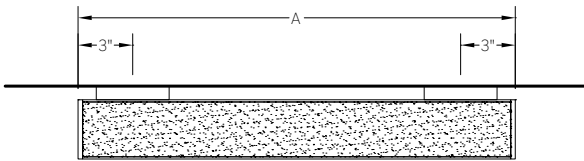

LENGTH / MOUNTING DIMENSIONS

ORDERING CODE	LENGTH A	LENGTH B	LENGTH C	LENGTH D	LENGTH E
2	22-5/8"	22-3/8"	22-1/8"	21-1/8"	21-5/8"
3	33-5/8"	33-3/8"	33-1/8"	32-1/8"	32-5/8"
4	44-5/8"	44-3/8"	44-1/8"	43-1/8"	43-5/8"
5	55-5/8"	55-3/8"	55-1/8"	54-1/8"	54-5/8"
6	66-5/8"	66-3/8"	66-1/8"	65-1/8"	65-5/8"
7	77-5/8"	77-3/8"	77-1/8"	76-1/8"	76-5/8"
8	88-5/8"	88-3/8"	88-1/8"	87-1/8"	87-5/8"

RUN CONFIGURATION INFORMATION

ORDERING CODE	DESCRIPTION
SN	Single
ST	Starter
AD	Adder
TR	Terminator

RUN INFORMATION

Plan - Wall Mount Single Fixture Option

Rear View - Wall Mount Single Fixture Option

Plan - Wall Mount Continuous Run Option

Rear View - Wall Mount Continuous Run Option

RUN INFORMATION

Side View - Cable Suspended Single Fixture

Side View - Cable Suspended Continuous Run Option