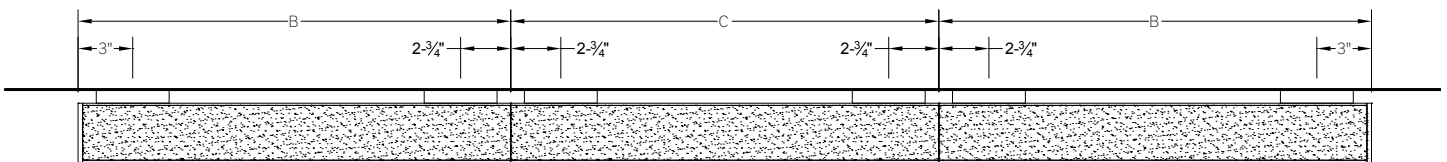

LENGTH / MOUNTING DIMENSIONS

ORDERING CODE	LENGTH A	LENGTH B	LENGTH C	LENGTH D	LENGTH E
2	22-5/8"	22-3/8"	22-1/8"	21-1/8"	21-5/8"
3	33-5/8"	33-3/8"	33-1/8"	32-1/8"	32-5/8"
4	44-5/8"	44-3/8"	44-1/8"	43-1/8"	43-5/8"
5	55-5/8"	55-3/8"	55-1/8"	54-1/8"	54-5/8"
6	66-5/8"	66-3/8"	66-1/8"	65-1/8"	65-5/8"
7	77-5/8"	77-3/8"	77-1/8"	76-1/8"	76-5/8"
8	88-5/8"	88-3/8"	88-1/8"	87-1/8"	87-5/8"

RUN CONFIGURATION INFORMATION

ORDERING CODE	DESCRIPTION
SN	Single
ST	Starter
AD	Adder
TR	Terminator

RUN INFORMATION

Plan - Wall Mount Single Fixture Option

Rear View - Wall Mount Single Fixture Option

Plan - Wall Mount Continuous Run Option

Rear View - Wall Mount Continuous Run Option

RUN INFORMATION

Side View - Cable Suspended Single Fixture

Side View - Cable Suspended Continuous Run Option