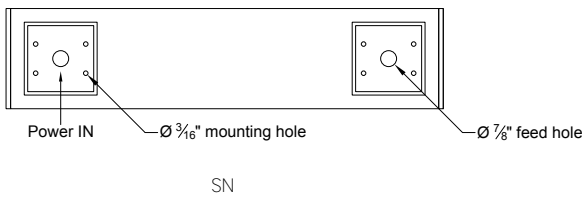

LENGTH / MOUNTING DIMENSIONS

ORDERING CODE	LENGTH A	LENGTH B	LENGTH C	LENGTH D	LENGTH E
2	22-5/8"	22-3/8"	22-1/8"	21-1/8"	21-5/8"
3	33-5/8"	33-3/8"	33-1/8"	32-1/8"	32-5/8"
4	44-5/8"	44-3/8"	44-1/8"	43-1/8"	43-5/8"
5	55-5/8"	55-3/8"	55-1/8"	54-1/8"	54-5/8"
6	66-5/8"	66-3/8"	66-1/8"	65-1/8"	65-5/8"
7	77-5/8"	77-3/8"	77-1/8"	76-1/8"	76-5/8"
8	88-5/8"	88-3/8"	88-1/8"	87-1/8"	87-5/8"

RUN CONFIGURATION INFORMATION

ORDERING CODE	DESCRIPTION
SN	Single
ST	Starter
AD	Adder
TR	Terminator

RUN INFORMATION

Plan - Wall Mount Single Fixture Option

Rear View - Wall Mount Single Fixture Option

Plan - Wall Mount Continuous Run Option

Rear View - Wall Mount Continuous Run Option

RUN INFORMATION

Side View - Cable Suspended Single Fixture

Side View - Cable Suspended Continuous Run Option