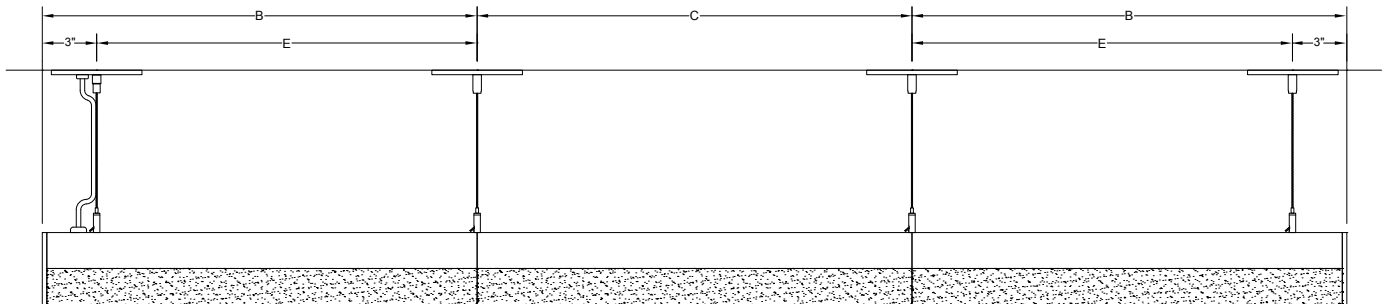

## RUN INFORMATION

Side View - Cable Mount Single Fixture Option

SN

Side View - Cable Mount Continuous Run Option

ST

AD

TR