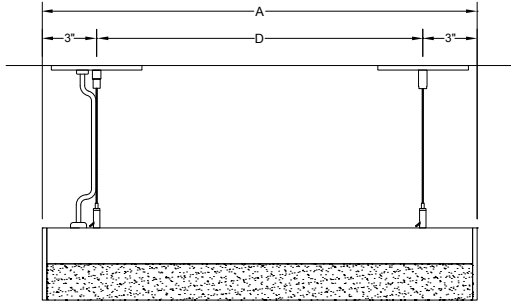

BSS215 | BODHI RUN INFORMATION

Rectilinear LED fixture with drop down lens

RUN INFORMATION

Side View - Cable Mount Single Fixture Option