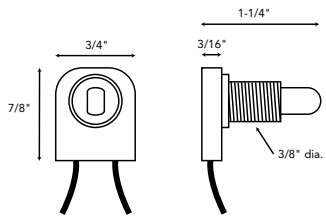

BALLAST/TRANSFORMER HOUSING

Aluminum standard housing shapes, with cover plate included.
 :: for ballast or transformer mounting in display applications

BSW101
 Optional
 on/off switch

BOU101
 Optional
 3 wire outlet
 for 15/16" square hole

* Alternate housings are available *
 Consult Bartco for more information.

tel 714.230.3200 fax 714.230.3222

bartcoLIGHTING.com

type :

SPECIFICATION/ORDER FORMAT

DISPLAY POWER SUPPLIES

catalog no.	description	
Remote ballasts for T8 fluorescent showcase fixtures		
SFB813-1/120 /277	1 x 13W T8	2-3/8" x 3-7/8" x 16"
SFB813-2/120 /277	2 x 13W T8	"
SFB814-1/120 /277	1 x 14W T8	"
SFB814-2/120 /277	2 x 14W T8	"
SFB815-1/120 /277	1 x 15W T8	"
SFB815-2/120 /277	2 x 15W T8	"
SFB815-3/120 /277	3 x 15W T8	"
SFB815-4/120 /277	4 x 15W T8	"
SFB817-1/120 /277	1 x 17W T8	"
SFB817-2/120 /277	2 x 17W T8	"
SFB817-3/120 /277	3 x 17W T8	"
SFB817-4/120 /277	4 x 17W T8	"
SFB825-1/120 /277	1 x 25W T8	"
SFB825-2/120 /277	2 x 25W T8	"
SFB825-3/120 /277	3 x 25W T8	"
SFB825-4/120 /277	4 x 25W T8	"
SFB832-1/120 /277	1 x 32W T8	"
SFB832-2/120 /277	2 x 32W T8	"
SFB832-3/120 /277	3 x 32W T8	"
SFB832-4/120 /277	4 x 32W T8	"
SFB840-1/120 /277	1 x 40W T8	"
SFB840-2/120 /277	2 x 40W T8	"
SFB840-3/120	3 x 40W T8	"