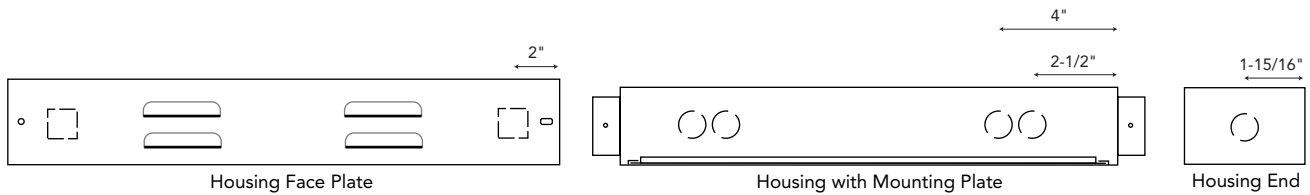

BALLAST/TRANSFORMER HOUSING

Aluminum standard housing shapes, with cover plate included.
 :: for ballast or transformer mounting in display applications

BSW101
 Optional
 on/off switch

BOU101
 Optional
 3 wire outlet
 for 15/16" square hole

* Alternate housings are available *
 Consult Bartco for more information.

tel 714.230.3200 fax 714.230.3222

bartcoLIGHTING.com

type :

SPECIFICATION/ORDER FORMAT

DISPLAY POWER SUPPLIES

catalog no.	description	
Remote ballasts for T8 fluorescent showcase fixtures		
SFB813-1/120 /277	1 x 13W T8	2-3/8" x 3-7/8" x 16"
SFB813-2/120 /277	2 x 13W T8	"
SFB814-1/120 /277	1 x 14W T8	"
SFB814-2/120 /277	2 x 14W T8	"
SFB815-1/120 /277	1 x 15W T8	"
SFB815-2/120 /277	2 x 15W T8	"
SFB815-3/120 /277	3 x 15W T8	"
SFB815-4/120 /277	4 x 15W T8	"
SFB817-1/120 /277	1 x 17W T8	"
SFB817-2/120 /277	2 x 17W T8	"
SFB817-3/120 /277	3 x 17W T8	"
SFB817-4/120 /277	4 x 17W T8	"
SFB825-1/120 /277	1 x 25W T8	"
SFB825-2/120 /277	2 x 25W T8	"
SFB825-3/120 /277	3 x 25W T8	"
SFB825-4/120 /277	4 x 25W T8	"
SFB832-1/120 /277	1 x 32W T8	"
SFB832-2/120 /277	2 x 32W T8	"
SFB832-3/120 /277	3 x 32W T8	"
SFB832-4/120 /277	4 x 32W T8	"
SFB840-1/120 /277	1 x 40W T8	"
SFB840-2/120 /277	2 x 40W T8	"
SFB840-3/120	3 x 40W T8	"