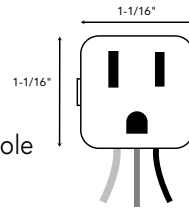

BALLAST/TRANSFORMER HOUSING

Aluminum standard housing shapes, with cover plate included.
 :: for ballast or transformer mounting in display applications

BSW101
 Optional
 on/off switch

BOU101
 Optional
 3 wire outlet
 for 15/16" square hole

* Alternate housings are available *
 Consult Bartco for more information.

tel 714.230.3200 fax 714.230.3222

bartcoLIGHTING.com

type :

SPECIFICATION/ORDER FORMAT

DISPLAY POWER SUPPLIES

catalog no.	description	
Remote ballasts for T8 fluorescent showcase fixtures		
SFB813-1/120 /277	1 x 13W T8	2-3/8" x 3-7/8" x 16"
SFB813-2/120 /277	2 x 13W T8	"
SFB814-1/120 /277	1 x 14W T8	"
SFB814-2/120 /277	2 x 14W T8	"
SFB815-1/120 /277	1 x 15W T8	"
SFB815-2/120 /277	2 x 15W T8	"
SFB815-3/120 /277	3 x 15W T8	"
SFB815-4/120 /277	4 x 15W T8	"
SFB817-1/120 /277	1 x 17W T8	"
SFB817-2/120 /277	2 x 17W T8	"
SFB817-3/120 /277	3 x 17W T8	"
SFB817-4/120 /277	4 x 17W T8	"
SFB825-1/120 /277	1 x 25W T8	"
SFB825-2/120 /277	2 x 25W T8	"
SFB825-3/120 /277	3 x 25W T8	"
SFB825-4/120 /277	4 x 25W T8	"
SFB832-1/120 /277	1 x 32W T8	"
SFB832-2/120 /277	2 x 32W T8	"
SFB832-3/120 /277	3 x 32W T8	"
SFB832-4/120 /277	4 x 32W T8	"
SFB840-1/120 /277	1 x 40W T8	"
SFB840-2/120 /277	2 x 40W T8	"
SFB840-3/120	3 x 40W T8	"