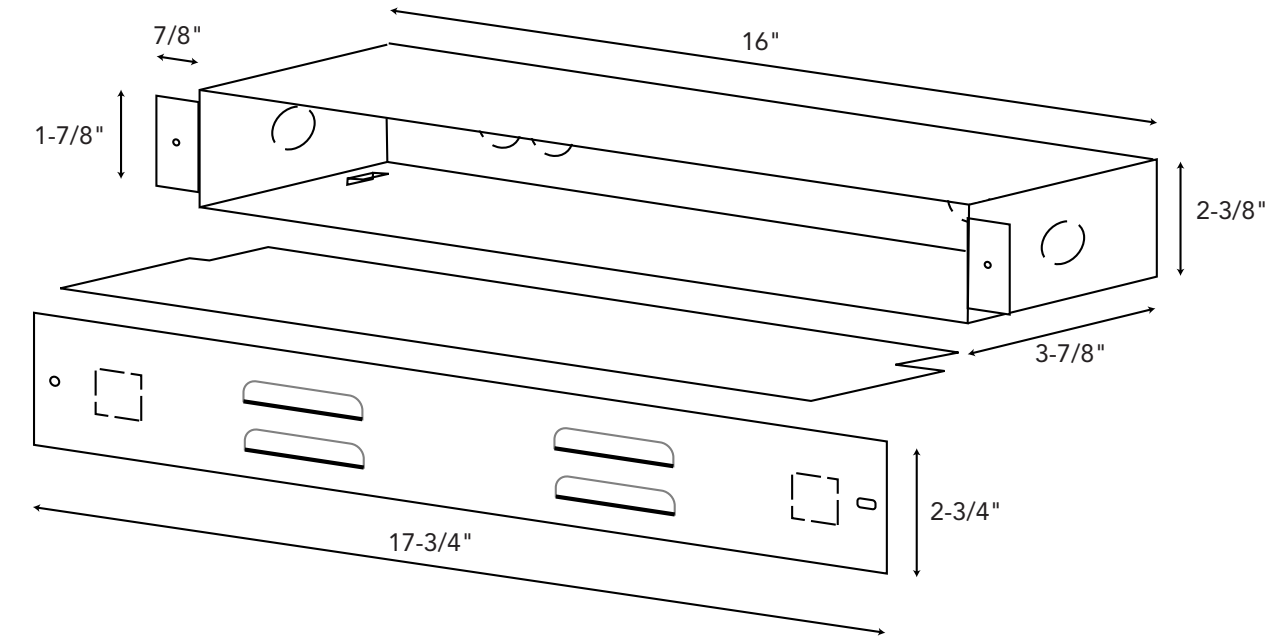

BALLAST/TRANSFORMER HOUSING

Aluminum standard housing shapes, with cover plate included.
 :: for ballast or transformer mounting in display applications

BSW101
 Optional
 on/off switch

BOU101
 Optional
 3 wire outlet
 for 15/16" square hole

* Alternate housings are available *
 Consult Bartco for more information.

tel 714.230.3200 fax 714.230.3222

bartcoLIGHTING.com

type :

SPECIFICATION/ORDER FORMAT

DISPLAY POWER SUPPLIES

catalog no.	description	
Remote ballasts for T8 fluorescent showcase fixtures		
SFB813-1/120 /277	1 x 13W T8	2-3/8" x 3-7/8" x 16"
SFB813-2/120 /277	2 x 13W T8	"
SFB814-1/120 /277	1 x 14W T8	"
SFB814-2/120 /277	2 x 14W T8	"
SFB815-1/120 /277	1 x 15W T8	"
SFB815-2/120 /277	2 x 15W T8	"
SFB815-3/120 /277	3 x 15W T8	"
SFB815-4/120 /277	4 x 15W T8	"
SFB817-1/120 /277	1 x 17W T8	"
SFB817-2/120 /277	2 x 17W T8	"
SFB817-3/120 /277	3 x 17W T8	"
SFB817-4/120 /277	4 x 17W T8	"
SFB825-1/120 /277	1 x 25W T8	"
SFB825-2/120 /277	2 x 25W T8	"
SFB825-3/120 /277	3 x 25W T8	"
SFB825-4/120 /277	4 x 25W T8	"
SFB832-1/120 /277	1 x 32W T8	"
SFB832-2/120 /277	2 x 32W T8	"
SFB832-3/120 /277	3 x 32W T8	"
SFB832-4/120 /277	4 x 32W T8	"
SFB840-1/120 /277	1 x 40W T8	"
SFB840-2/120 /277	2 x 40W T8	"
SFB840-3/120	3 x 40W T8	"